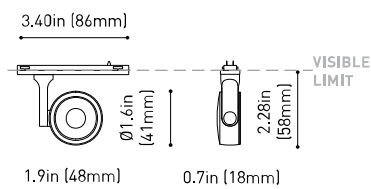

DIMENSIONS

ACCESORIES

MINIMAL TRACK OPTIONS

AWARDS

reddot winner 2020
innovative product

reddot winner 2020
lighting design

Bronze Delta
ADI Awards 2020

WINNER
2020

archiproducts
DESIGN AWARDS
WINNER 2020

PRODUCT

Name	SIX XS 24V UL 23° 2700K NT
Reference	U3890020NT
Color	Textured black
Category	TRACKLIGHTS

LIGHT SOURCE

Type	LED
Gross luminous flux	400 Lm
Color temperature	2700 K
Chromatic stability	MacAdam Step 2
Color Rendering Index	CRI>90
Power	3.5 W
Current	400 mA
Efficacy	114 Lm/W
LED lifespan	L90B10>55.000h

LIGHTING FIXTURE | PHOTOMETRIC DATA

Lighting efficiency	86%
Delivered luminous flux	344 Lm
Light beam angle	23°

LIGHTING FIXTURE | ELECTRICAL DATA

Driver	Included
Power values of the system	4,00 W
Dimming	No Dim

OTHER DATA

Environmental location	DRY
Track type	Minimal Track
Weight	0.12 lb | 55 gr
Packaged weight	0.19 lb | 85 gr
Packaging dimensions	4.41x3.5x1.02 in | 112x89x26 mm
Materials	Aluminium / Polycarbonate

**US product only. Not available in Canada. Six XS 24V is a projector for the Minimal Track system that stands out for its lightness and elegance. Its body; disk looking, rounded shaped, encloses an innovative combination of reflector and lens. The combined action of both, allows Six to direct light rays with the maximum uniformity in a very small distance that, at the same time, has made possible its differential design-reduced and minimalist-.