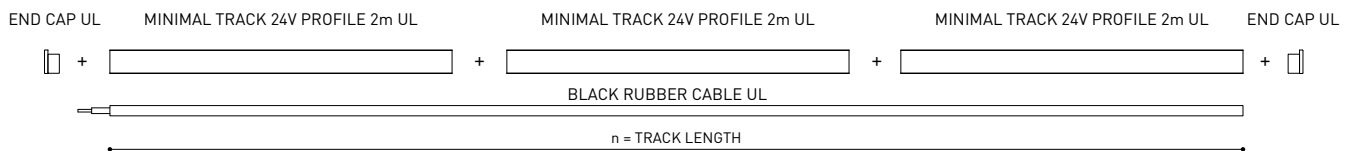

Cable Length = 3.94in (100mm)

MINIMAL TRACK 24V End Cap UL

U384-00-05- | N |

MINIMAL TRACK 24V Connection Box UL

U384-00-06- | N |

COLOUR | N ■ |

DIM OPTIONS PLEASE CONSULT

INSTALLATION GUIDE
<https://youtu.be/AqTIsTcSoGA>