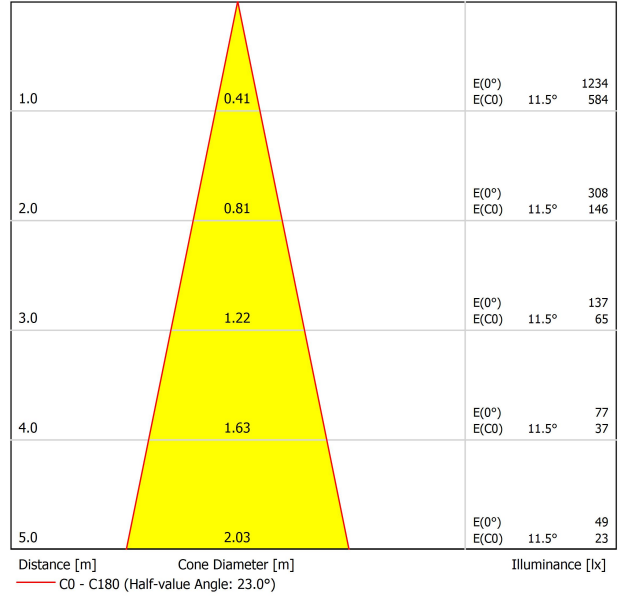

CONICAL DIAGRAM