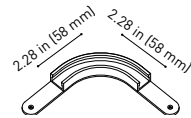

24V | Max. 4A

MINIMAL TRACK 24V Corner 90° 1 Plane UL

U384-00-02- | N |

Cable Length = 1.38in (35mm)

MINIMAL TRACK 24V Corner 90° 1 Plane Rounded UL

U384-00-03- | N |

Cable Length = 1.38in (35mm)

MINIMAL TRACK 24V Corner 90° 2 Planes UL

Cable Length = 3.94in (100mm)

MINIMAL TRACK 24V End Cap UL

U384-00-05- | N |

MINIMAL TRACK 24V Connection Box UL

U384-00-06- | N |

COLOUR | N ■ |

DIM OPTIONS PLEASE CONSULT

INSTALLATION GUIDE
<https://youtu.be/AqTIsTcSoGA>

24V SYSTEM

MINIMAL TRACK SUSPENSION

MINIMAL TRACK 24V Suspension UL

Profile 2m

U384-02-00- | N |

Profile 2m Initial feed kit UL

U400-02-10- | N |

Profile 2m Middle feed kit UL*

U400-02-20- | N |

* Unidirectional Middle Feed
2m = 78.74in

MINIMAL TRACK 24V Suspension Corner 90° UL

U400-00-03- | N |

Cable Length = 3.35in (85mm)

MINIMAL TRACK 24V Suspension UL

Rubber Cable n x 1m UL

U400-00-01- | N |