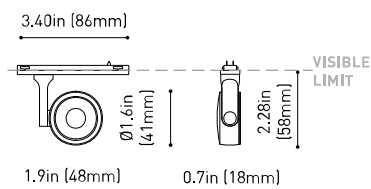

DIMENSIONS

ACCESORIES

MINIMAL TRACK OPTIONS

AWARDS

reddot winner 2020
innovative product

reddot winner 2020
lighting design

Bronze Delta
ADI Awards 2020

WINNER
2020

archiproducts
DESIGN AWARDS
WINNER 2020

Name	SIX XS 24V UL 23° 2700K NT
Reference	U3890020NT
Color	Textured black
Category	TRACKLIGHTS

PRODUCT

Type	LED
Gross luminous flux	400 Lm
Color temperature	2700 K
Chromatic stability	MacAdam Step 2
Color Rendering Index	CRI>90
Power	3.5 W
Current	400 mA
Efficacy	114 Lm/W
LED lifespan	L90B10>55.000h

LIGHT SOURCE

Lighting efficiency	86%
Delivered luminous flux	344 Lm
Light beam angle	23°

LIGHTING FIXTURE | PHOTOMETRIC DATA

Driver	Included
Power values of the system	4,00 W
Dimming	Dim options

LIGHTING FIXTURE | ELECTRICAL DATA

Environmental location	DRY
Track type	Minimal Track
Weight	0.12 lb | 55 gr
Packaged weight	0.19 lb | 85 gr
Packaging dimensions	4.41x3.5x1.02 in | 112x89x26 mm
Materials	Aluminium / Polycarbonate

OTHER DATA

**US product only. Not available in Canada. Six XS 24V is a projector for the Minimal Track system that stands out for its lightness and elegance. Its body; disk looking, rounded shaped, encloses an innovative combination of reflector and lens. The combined action of both, allows Six to direct light rays with the maximum uniformity in a very small distance that, at the same time, has made possible its differential design-reduced and minimalist-.