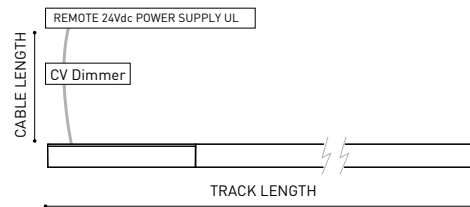

COLOUR | N ■ |

DIM OPTIONS PLEASE CONSULT

INSTALLATION GUIDE
<https://youtu.be/AqTlsTcSoGA>