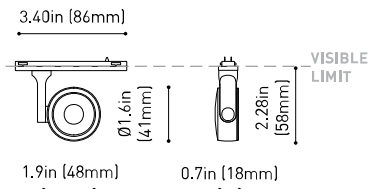

DIMENSIONS

ACCESORIES

MINIMAL TRACK OPTIONS

AWARDS

reddot winner 2020
innovative product

reddot winner 2020
lighting design

Bronze Delta
ADI Awards 2020

WINNER
2020

archiproducts
DESIGN AWARDS
WINNER 2020

PRODUCT

Name	SIX XS 24V UL 17° 4000K NT
Reference	U3890012NT
Color	Textured black
Category	TRACKLIGHTS

LIGHT SOURCE

Type	LED
Gross luminous flux	450 Lm
Color temperature	4000 K
Chromatic stability	MacAdam Step 2
Color Rendering Index	CRI>90
Power	3.5 W
Current	400 mA
Efficacy	129 Lm/W
LED lifespan	L90B10>55.000h

LIGHTING FIXTURE | PHOTOMETRIC DATA

Lighting efficiency	90%
Delivered luminous flux	405 Lm
Light beam angle	17°

LIGHTING FIXTURE | ELECTRICAL DATA

Driver	Included
Power values of the system	4,00 W
Dimming	No Dim

OTHER DATA

Environmental location	DRY
Track type	Minimal Track
Weight	0.12 lb | 55 gr
Packaged weight	0.19 lb | 85 gr
Packaging dimensions	4.41x3.5x1.02 in | 112x89x26 mm
Materials	Aluminium / Polycarbonate

**US product only. Not available in Canada. Six XS 24V is a projector for the Minimal Track system that stands out for its lightness and elegance. Its body; disk looking, rounded shaped, encloses an innovative combination of reflector and lens. The combined action of both, allows Six to direct light rays with the maximum uniformity in a very small distance that, at the same time, has made possible its differential design-reduced and minimalist-.