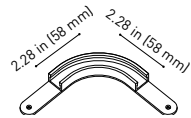

24V | Max. 4A

MINIMAL TRACK 24V Corner 90° 1 Plane UL

U384-00-02- | N |

Cable Length = 1.38in (35mm)

MINIMAL TRACK 24V Corner 90° 1 Plane Rounded UL

U384-00-03- | N |

Cable Length = 1.38in (35mm)

MINIMAL TRACK 24V Corner 90° 2 Planes UL

Cable Length = 3.94in (100mm)

MINIMAL TRACK 24V End Cap UL

U384-00-05- | N |

MINIMAL TRACK 24V Connection Box UL

U384-00-06- | N |

COLOUR | N ■ |

DIM OPTIONS PLEASE CONSULT

INSTALLATION GUIDE
<https://youtu.be/AqTlsTcSoGA>

24V SYSTEM

MINIMAL TRACK SUSPENSION

MINIMAL TRACK 24V Suspension UL

Profile 2m

U384-02-00- | N |

Profile 2m Initial feed kit UL

U400-02-10- | N |

Profile 2m Middle feed kit UL*

U400-02-20- | N |

* Unidirectional Middle Feed
2m = 78.74in

MINIMAL TRACK 24V Suspension Corner 90° UL

U400-00-03- | N |

Cable Length = 3.35in (85mm)

MINIMAL TRACK 24V Suspension UL

Rubber Cable n x 1m UL

U400-00-01- | N |