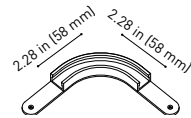

24V | Max. 4A

MINIMAL TRACK 24V Corner 90° 1 Plane UL

U384-00-02- | N |

Cable Length = 1.38in (35mm)

MINIMAL TRACK 24V Corner 90° 1 Plane Rounded UL

U384-00-03- | N |

Cable Length = 1.38in (35mm)

MINIMAL TRACK 24V Corner 90° 2 Planes UL

Cable Length = 3.94in (100mm)

MINIMAL TRACK 24V End Cap UL

U384-00-05- | N |

MINIMAL TRACK 24V Connection Box UL

U384-00-06- | N |

COLOUR | N ■ |

DIM OPTIONS PLEASE CONSULT

INSTALLATION GUIDE
<https://youtu.be/AqTlsTcSoGA>

24V SYSTEM

MINIMAL TRACK SUSPENSION

MINIMAL TRACK 24V Suspension UL

Profile 2m

U384-02-00- | N |

Profile 2m Initial feed kit UL

U400-02-10- | N |

Profile 2m Middle feed kit UL*

U400-02-20- | N |

* Unidirectional Middle Feed
2m = 78.74in

MINIMAL TRACK 24V Suspension Corner 90° UL

U400-00-03- | N |

Cable Length = 3.35in (85mm)

MINIMAL TRACK 24V Suspension UL

Rubber Cable n x 1m UL

U400-00-01- | N |