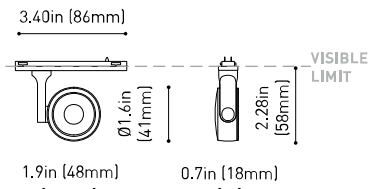

DIMENSIONS

ACCESORIES

MINIMAL TRACK OPTIONS

AWARDS

reddot winner 2020
innovative product

reddot winner 2020
lighting design

Bronze Delta
ADI Awards 2020

WINNER
2020

archiproducts
DESIGN AWARDS
WINNER 2020

Name	SIX XS 24V UL 17° 4000K NT
Reference	U3890012NT
Color	Textured black
Category	TRACKLIGHTS

PRODUCT

Type	LED
Gross luminous flux	450 Lm
Color temperature	4000 K
Chromatic stability	MacAdam Step 2
Color Rendering Index	CRI>90
Power	3.5 W
Current	400 mA
Efficacy	129 Lm/W
LED lifespan	L90B10>55.000h

LIGHT SOURCE

Lighting efficiency	90%
Delivered luminous flux	405 Lm
Light beam angle	17°

LIGHTING FIXTURE | PHOTOMETRIC DATA

Driver	Included
Power values of the system	4,00 W
Dimming	Dim options

LIGHTING FIXTURE | ELECTRICAL DATA

Environmental location	DRY
Track type	Minimal Track
Weight	0.12 lb | 55 gr
Packaged weight	0.19 lb | 85 gr
Packaging dimensions	4.41x3.5x1.02 in | 112x89x26 mm
Materials	Aluminium / Polycarbonate

OTHER DATA

**US product only. Not available in Canada. Six XS 24V is a projector for the Minimal Track system that stands out for its lightness and elegance. Its body; disk looking, rounded shaped, encloses an innovative combination of reflector and lens. The combined action of both, allows Six to direct light rays with the maximum uniformity in a very small distance that, at the same time, has made possible its differential design-reduced and minimalist-.