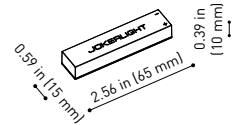

LIGHT SOURCE

Lighting efficiency	88%
Delivered luminous flux	370 Lm
Light beam angle	34°

LIGHTING FIXTURE | PHOTOMETRIC DATA

Driver	Included
Power values of the system	4,00 W
Dimming	Dim options

LIGHTING FIXTURE | ELECTRICAL DATA

Cable Length = 3.94in (100mm)

MINIMAL TRACK 24V End Cap UL

U384-00-05- | N |

MINIMAL TRACK 24V Connection Box UL

U384-00-06- | N |

COLOUR | N ■ |

DIM OPTIONS PLEASE CONSULT

INSTALLATION GUIDE
<https://youtu.be/AqTlsTcSoGA>