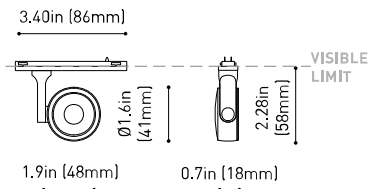

DIMENSIONS

ACCESORIES

AWARDS

reddot winner 2020
innovative product

reddot winner 2020
lighting design

Bronze Delta
ADI Awards 2020

WINNER
2020

archiproducts
DESIGN AWARDS
WINNER 2020

Name	SIX XS 24V UL 34° 3000K NT
Reference	U3890031NT
Color	Textured black
Category	TRACKLIGHTS

PRODUCT

Type	LED
Gross luminous flux	420 Lm
Color temperature	3000 K
Chromatic stability	MacAdam Step 2
Color Rendering Index	CRI>90
Power	3.5 W
Current	400 mA
Efficacy	120 Lm/W
LED lifespan	L90B10>55.000h

LIGHT SOURCE

Lighting efficiency	88%
Delivered luminous flux	370 Lm
Light beam angle	34°

LIGHTING FIXTURE | PHOTOMETRIC DATA

Driver	Included
Power values of the system	4,00 W
Dimming	Dim options

LIGHTING FIXTURE | ELECTRICAL DATA

Environmental location	DRY
Track type	Minimal Track
Weight	0.12 lb | 55 gr
Packaged weight	0.19 lb | 85 gr
Packaging dimensions	4.41x3.5x1.02 in | 112x89x26 mm
Materials	Aluminium / Polycarbonate

OTHER DATA

**US product only. Not available in Canada. Six XS 24V is a projector for the Minimal Track system that stands out for its lightness and elegance. Its body; disk looking, rounded shaped, encloses an innovative combination of reflector and lens. The combined action of both, allows Six to direct light rays with the maximum uniformity in a very small distance that, at the same time, has made possible its differential design-reduced and minimalist-.