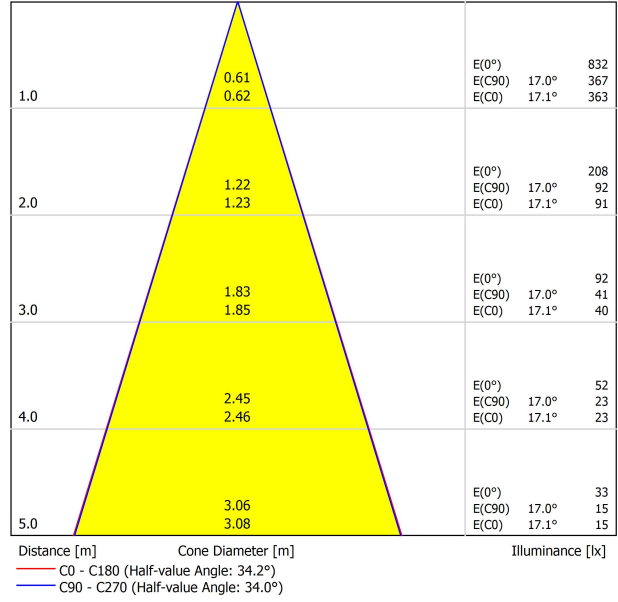

CONICAL DIAGRAM