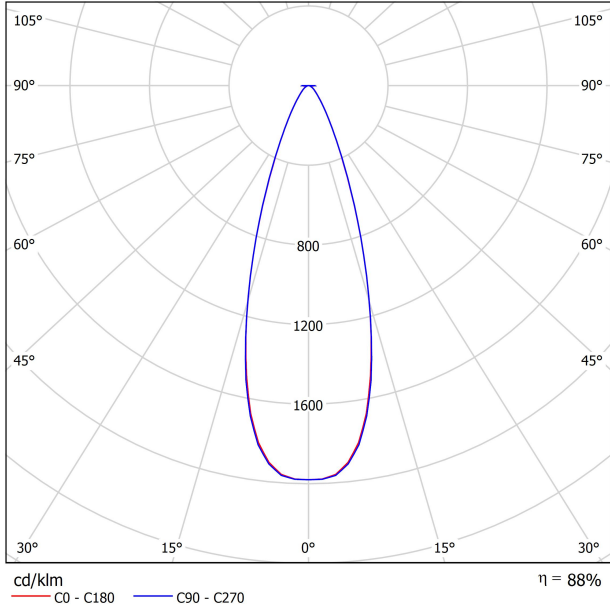

POLAR DIAGRAM