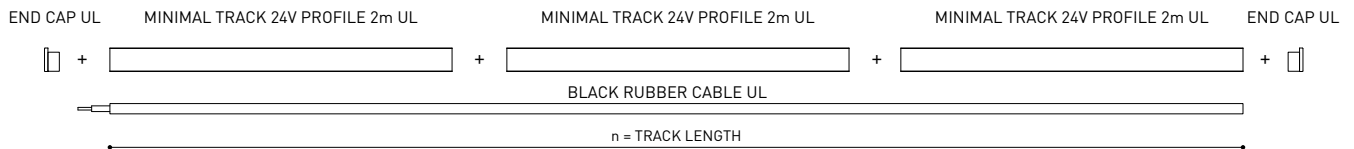

Cable Length = 3.94in (100mm)

MINIMAL TRACK 24V End Cap UL

U384-00-05- | N |

MINIMAL TRACK 24V Connection Box UL

U384-00-06- | N |

COLOUR | N ■ |

DIM OPTIONS PLEASE CONSULT

INSTALLATION GUIDE
<https://youtu.be/AqTlsTcSoGA>