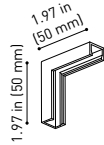

Environmental location	DRY
Track type	Minimal Track
Weight	0.12 lb 55 gr
Packaged weight	0.19 lb 85 gr
Packaging dimensions	4.41x3.5x1.02 in 112x89x26 mm
Materials	Aluminium / Polycarbonate

OTHER DATA

**US product only. Not available in Canada. Six XS 24V is a projector for the Minimal Track system that stands out for its lightness and elegance. Its body; disk looking, rounded shaped, encloses an innovative combination of reflector and lens. The combined action of both, allows Six to direct light rays with the maximum uniformity in a very small distance that, at the same time, has made possible its differential design-reduced and minimalist-.

24V | Max. 4A

MINIMAL TRACK 24V Corner 90° 1 Plane UL

U384-00-02- | N |

Cable Length = 1.38in (35mm)

MINIMAL TRACK 24V Corner 90° 1 Plane Rounded UL

U384-00-03- | N |

Cable Length = 1.38in (35mm)

MINIMAL TRACK 24V Corner 90° 2 Planes UL

Cable Length = 3.94in (100mm)

MINIMAL TRACK 24V End Cap UL

U384-00-05- | N |

MINIMAL TRACK 24V Connection Box UL

U384-00-06- | N |

COLOUR | N ■ |

DIM OPTIONS PLEASE CONSULT

INSTALLATION GUIDE
<https://youtu.be/AqTlsTcSoGA>