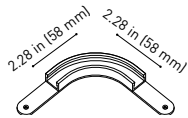

24V | Max. 4A

MINIMAL TRACK 24V Corner 90° 1 Plane UL

U384-00-02- | N |

Cable Length = 1.38in (35mm)

MINIMAL TRACK 24V Corner 90° 1 Plane Rounded UL

U384-00-03- | N |

Cable Length = 1.38in (35mm)

MINIMAL TRACK 24V Corner 90° 2 Planes UL

24V SYSTEM

MINIMAL TRACK SUSPENSION

MINIMAL TRACK 24V Suspension UL

Profile 2m

U384-02-00- | N |

Profile 2m Initial feed kit UL

U400-02-10- | N |

Profile 2m Middle feed kit UL*

U400-02-20- | N |

* Unidirectional Middle Feed
2m = 78.74in

MINIMAL TRACK 24V Suspension Corner 90° UL

U400-00-03- | N |

Cable Length = 3.35in (85mm)

MINIMAL TRACK 24V Suspension UL

Rubber Cable n x 1m UL

U400-00-01- | N |