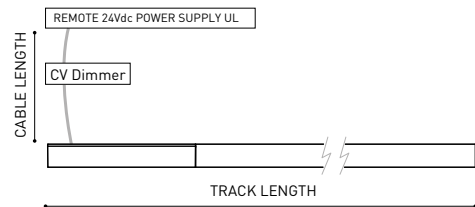

COLOUR | N ■ |

DIM OPTIONS PLEASE CONSULT

INSTALLATION GUIDE
<https://youtu.be/AqTlsTcSoGA>