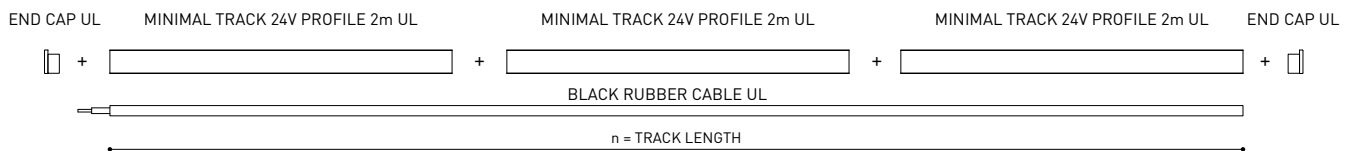

Cable Length = 3.94in (100mm)

MINIMAL TRACK 24V End Cap UL

U384-00-05- | N |

MINIMAL TRACK 24V Connection Box UL

U384-00-06- | N |

COLOUR | N ■ |

DIM OPTIONS PLEASE CONSULT

INSTALLATION GUIDE
<https://youtu.be/AqTlsTcSoGA>