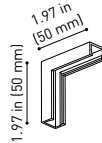

Environmental location	DRY
Track type	Minimal Track
Weight	0.17 lb 75 gr
Packaged weight	0.25 lb 115 gr
Packaging dimensions	4.45x4.37x1.26 in 113x111x32 mm
Materials	Aluminium / Polycarbonate

OTHER DATA

POLAR DIAGRAM

CONICAL DIAGRAM

24V SYSTEM

MINIMAL TRACK

MINIMAL TRACK 24V Profile 2m UL U384-02-00- | N |

2m = 78.74in

MINIMAL TRACK 24V Rubber Cable n x 1m UL U384-00-01- | N |

n = Total Length of System
1m = 39.37in

24V | Max. 4A

MINIMAL TRACK 24V Corner 90° 1 Plane UL

U384-00-02- | N |

Cable Length = 1.38in (35mm)

MINIMAL TRACK 24V Corner 90° 1 Plane Rounded UL

U384-00-03- | N |

Cable Length = 1.38in (35mm)

MINIMAL TRACK 24V Corner 90° 2 PLanes UL

Cable Length = 3.94in (100mm)

MINIMAL TRACK 24V End Cap UL

U384-00-05- | N |

MINIMAL TRACK 24V Connection Box UL

U384-00-06- | N |

COLOUR | N ■ |

DIM OPTIONS PLEASE CONSULT

INSTALLATION GUIDE
<https://youtu.be/AqTlsTcSoGA>