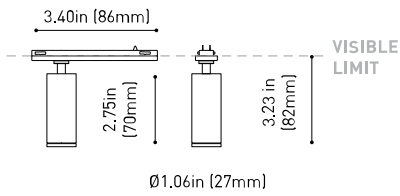

DIMENSIONS

ACCESORIES

MINIMAL TRACK OPTIONS

AWARDS

reddot winner 2020
innovative product

reddot winner 2020
lighting design

Bronze Delta
ADI Awards 2020

WINNER
2020

archiproducts
DESIGN AWARDS
WINNER 2020

Name	FIT 27 24V UL SPOT 3000K NT
Reference	U3990011NT
Color	Textured black
Category	TRACKLIGHTS

PRODUCT

Type	LED
Gross luminous flux	470 Lm
Color temperature	3000 K
Chromatic stability	MacAdam Step 2
Color Rendering Index	CRI>90
Power	4.5 W
Current	400 mA
Efficacy	104 Lm/W
LED lifespan	L90B10>108.000h

LIGHT SOURCE

Lighting efficiency	84%
Delivered luminous flux	395 Lm
Light beam angle	18°

LIGHTING FIXTURE | PHOTOMETRIC DATA

Driver	Included
Power values of the system	5,00 W
Dimming	Dim options

LIGHTING FIXTURE | ELECTRICAL DATA

Environmental location	DRY
Track type	Minimal Track
Weight	0.17 lb | 75 gr
Packaged weight	0.25 lb | 115 gr
Packaging dimensions	4.45x4.37x1.26 in | 113x111x32 mm
Materials	Aluminium / Polycarbonate

OTHER DATA

**US product only. Not available in Canada. Fit 20 24V is a projector for the Minimal Track system. Cylindrical geometry and essential forms, it stands out for its minimalistic looking and its functionality as it can be orientated in any direction. The black perimeter around its mouth highlights its anti-glare vocation.