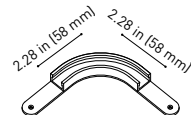

24V | Max. 4A

MINIMAL TRACK 24V Corner 90° 1 Plane UL

U384-00-02- | N |

Cable Length = 1.38in (35mm)

MINIMAL TRACK 24V Corner 90° 1 Plane Rounded UL

U384-00-03- | N |

Cable Length = 1.38in (35mm)

MINIMAL TRACK 24V Corner 90° 2 PLanes UL

Cable Length = 3.94in (100mm)

MINIMAL TRACK 24V End Cap UL

U384-00-05- | N |

MINIMAL TRACK 24V Connection Box UL

U384-00-06- | N |

COLOUR | N ■ |

DIM OPTIONS PLEASE CONSULT

INSTALLATION GUIDE
<https://youtu.be/AqTlsTcSoGA>

24V SYSTEM

MINIMAL TRACK SUSPENSION

MINIMAL TRACK 24V Suspension UL

Profile 2m

U384-02-00- | N |

Profile 2m Initial feed kit UL

U400-02-10- | N |

Profile 2m Middle feed kit UL*

U400-02-20- | N |

* Unidirectional Middle Feed
2m = 78.74in

MINIMAL TRACK 24V Suspension Corner 90° UL

U400-00-03- | N |

Cable Length = 3.35in (85mm)

MINIMAL TRACK 24V Suspension UL

Rubber Cable n x 1m UL

U400-00-01- | N |