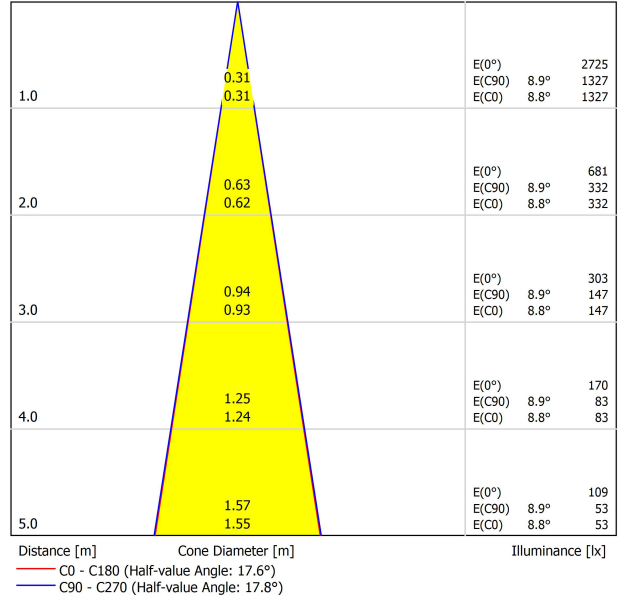

CONICAL DIAGRAM