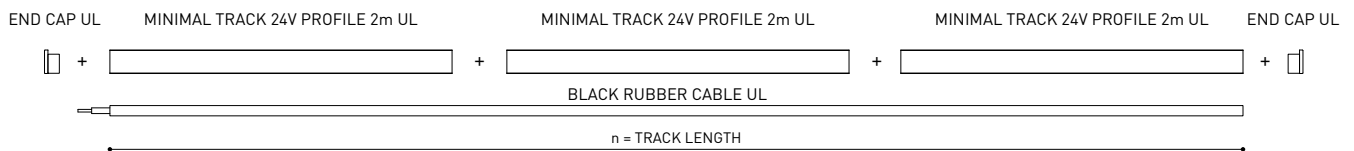

Cable Length = 1.38in (35mm)

MINIMAL TRACK 24V Corner 90° 2 Planes UL

Cable Length = 3.94in (100mm)

MINIMAL TRACK 24V End Cap UL

U384-00-05- | N |

MINIMAL TRACK 24V Connection Box UL

U384-00-06- | N |

COLOUR | N ■ |