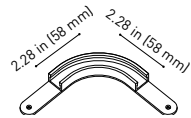

Cable Length = 1.38in (35mm)

MINIMAL TRACK 24V Corner 90° 2 Planes UL

Cable Length = 3.94in (100mm)

MINIMAL TRACK 24V End Cap UL

U384-00-05- | N |

MINIMAL TRACK 24V Connection Box UL

U384-00-06- | N |

COLOUR | N ■ |

U400-02-10- | N |

Profile 2m Middle feed kit UL*

U400-02-20- | N |

* Unidirectional Middle Feed
2m = 78.74in

MINIMAL TRACK 24V Suspension Corner 90° UL

U400-00-03- | N |

Cable Length = 3.35in (85mm)

MINIMAL TRACK 24V Suspension UL

Rubber Cable n x 1m UL

U400-00-01- | N |

n = Total Length of System
1m = 39.37in

24V | Max. 4A

MINIMAL TRACK 24V Suspension Straight Joiner UL

U400-00-02- | N |

MINIMAL TRACK 24V Suspension Kit UL

U400-02-04- | N |