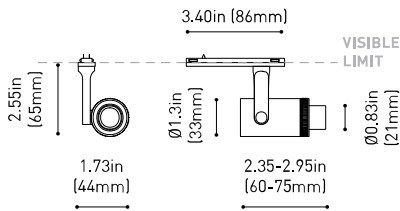

DIMENSIONS

ACCESORIES

AWARDS

reddot winner 2020
innovative product

reddot winner 2020
lighting design

Bronze Delta
ADI Awards 2020

WINNER 2020

WINNER 2020

archiproducts
DESIGN AWARDS
WINNER 2020

PRODUCT

Name	PLUS MICRO 24V UL 3000K WT
Reference	U3880001WT
Color	Textured white
Category	TRACKLIGHTS

LIGHT SOURCE

Type	LED
Gross luminous flux	525 Lm
Color temperature	3000 K
Chromatic stability	MacAdam Step 3
Color Rendering Index	CRI>90
Power	4.7 W
Current	400 mA
Efficacy	112 Lm/W
LED lifespan	L80B10 >60.000h

LIGHTING FIXTURE | PHOTOMETRIC DATA

Lighting efficiency	10-17%
Delivered luminous flux	53 Lm
Light beam angle	10°-35°

LIGHTING FIXTURE | ELECTRICAL DATA

Driver	Included
Power values of the system	5,00 W
Dimming	Dim options

OTHER DATA

Environmental location	DRY
Track type	Minimal Track
Weight	0.20 lb | 90 gr
Packaged weight	0.29 lb | 130 gr
Packaging dimensions	4.45x3.94x1.89 in | 113x100x48 mm
Materials	Aluminium / Optical Polymethyl Methacrylate

**US product only. Not available in Canada. Plus Micro 24V is a projector for the Minimal Track system that offers the possibility of expanding or concentrating the beam light with just a smooth manual gesture. This characteristic makes Plus the ideal alternative for applications where the precision within the beam of light is essential.