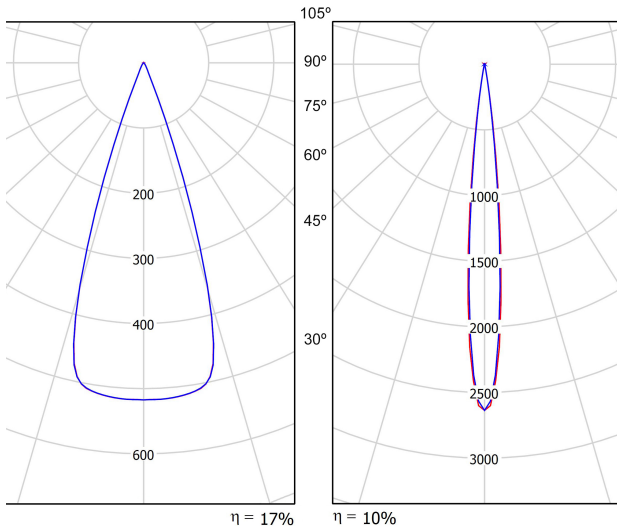

POLAR DIAGRAM