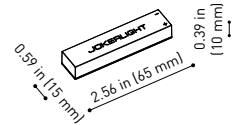

LIGHTING FIXTURE | PHOTOMETRIC DATA

Lighting efficiency	10-17%
Delivered luminous flux	53 Lm
Light beam angle	10°-35°

LIGHTING FIXTURE | ELECTRICAL DATA

Driver	Included
Power values of the system	5,00 W
Dimming	Dim options

Cable Length = 1.38in (35mm)

MINIMAL TRACK 24V Corner 90° 2 Planes UL

Cable Length = 3.94in (100mm)

MINIMAL TRACK 24V End Cap UL

U384-00-05- | N |

MINIMAL TRACK 24V Connection Box UL

U384-00-06- | N |

COLOUR | N ■ |