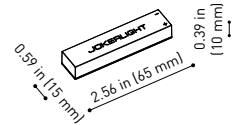

COLOUR | N ■ |

DIM OPTIONS PLEASE CONSULT

INSTALLATION GUIDE
<https://youtu.be/AqTIsTcSoGA>