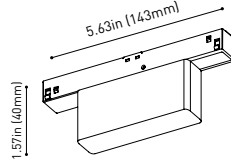

L-JOINT Connector 48V UL
U338-00-12- | N | W |

Corner 90° Connector One Plane 48V UL
U338-00-24- | N | W |

Wireless Control 48V UL
U434-01-31- | N | W |
Casambi/AAG Stucchi App

Cover Gap 3,28 ft (1m) 48V UL
U338-00-30- | N |

TRIMLESS 48V UL

Trimless T-Bracket 48V UL
U338-00-03

Clamp for M6 ROD UL
U338-00-09
*See accessories quantities