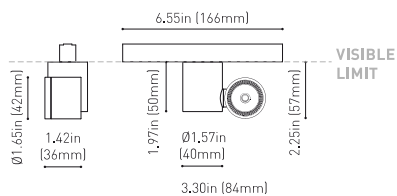

DIMENSIONS

ACCESORIES

AWARDS

Silver Delta
ADI Awards
2016

DESIGN
AWARD
2017

PREMIO
ADCV 2017
ORO

GOOD
DESIGN

PRODUCT

Name	IO 48V SHORT UL DIM 0-10V 30° 3000K WT
Reference	U3480121WT-S
Color	Textured white
Category	TRACKLIGHTS

LIGHT SOURCE

Type	LED
Gross luminous flux	505 Lm
Color temperature	3000 K
Chromatic stability	MacAdam Step 2
Color Rendering Index	CRI>90
Power	4.5 W
Current	500 mA
Efficacy	112 Lm/W
LED lifespan	L90B10>55.000h

LIGHTING FIXTURE | PHOTOMETRIC DATA

Lighting efficiency	89%
Delivered luminous flux	449 Lm
Light beam angle	30°

LIGHTING FIXTURE | ELECTRICAL DATA

Driver	Included
Power values of the system	5,00 W
Dimming	0-10V

OTHER DATA

Environmental location	DAMP
Swivel angle	325°
Rotation angle	355°
Track type	Track 48V
Weight	0.34 lb | 155 gr
Packaged weight	0.49 lb | 225 gr
Packaging dimensions	7.40x6.49x2.08 in | 188x165x53 mm
Materials	Aluminium - Polycarbonate

iO 48V is an LED spotlight that fits in the palm of your hand. Designed to be used with our track, it offers all the features of the best spotlights, but with minimal and hyper-reduced size.