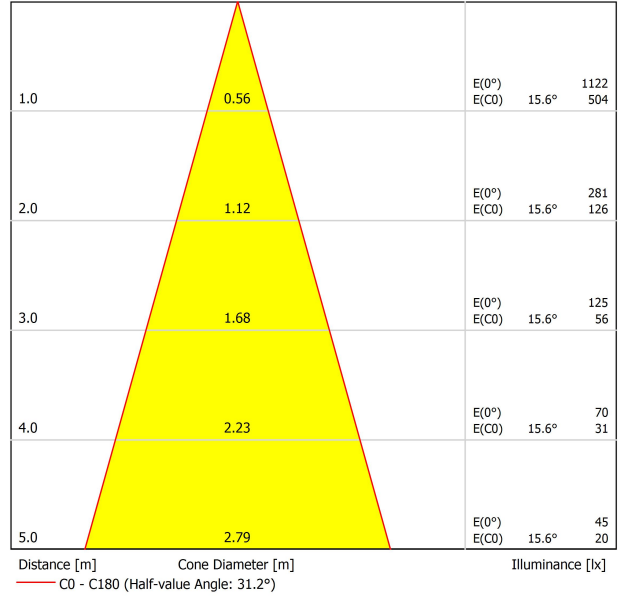

CONICAL DIAGRAM