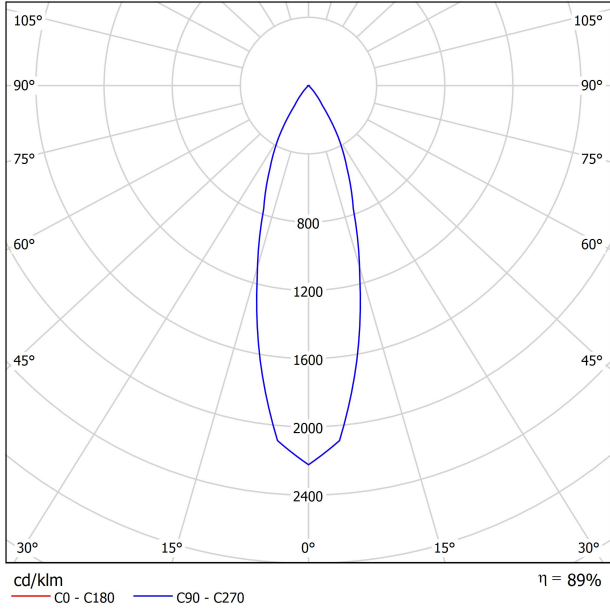

POLAR DIAGRAM