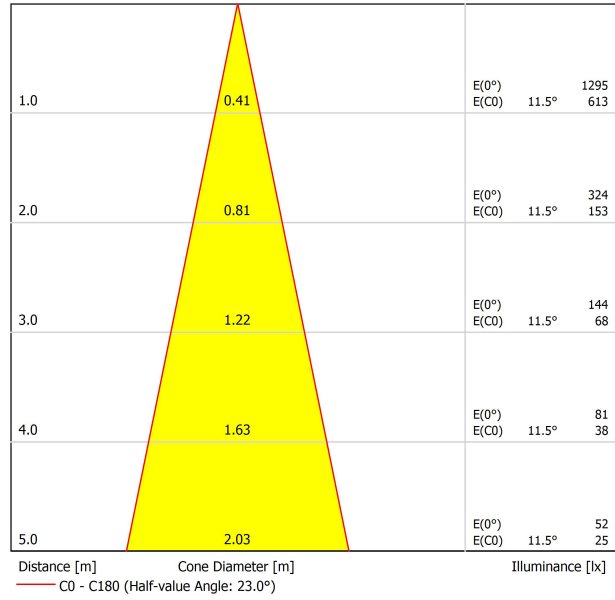

CONICAL DIAGRAM