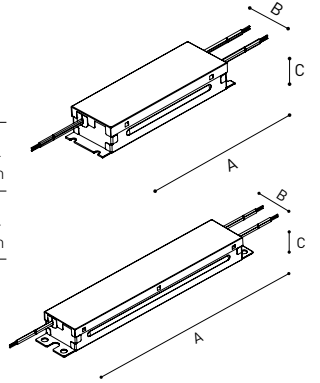

24V SYSTEM

MINIMAL TRACK SURFACE & SUSPENSION

	P	V	D (A x B x C)	
MINIMAL TRACK 24V Remote Power Supply UL	U384-00-07	100W	24V	8.16 x 2.97 x 1.30 in 207.2 x 75.4 x 33 mm

120 & 277 V | 50/60 Hz | NO DIM

	P	V	D (A x B x C)	
MINIMAL TRACK 24V Dimmable Power Supply UL*	U010-00-01	60W	24V	5.83 x 1.68 x 1 in 148.2 x 42.6 x 25.4 mm
	U010-00-02	100W	24V	9.5 x 1.57 x 1 in 241.3 x 39.9 x 25.4 mm

120 & 277 V | 50/60 Hz | 0-10 V

	P	V	D (A x B x C)	
MINIMAL TRACK 24V Constant Voltage Dimmer	U010-00-00	144W	24V	2.86 x 1.18 x 0.71 in 72.6 x 30 x 18 mm

24 V | CASAMBI

UL DROP VOLTAGE TABLE

POWER	CABLE SECTION	CABLE LENGTH			
		<16.40 ft <5 m	<32.80 ft <10 m	<65.62 ft <20 m	<98.43 ft <30 m
60 W	AWG18	98.43 ft 30 m	98.43 ft 30 m	65.62 ft 20 m	32.80 ft 10 m
	AWG16	98.43 ft 30 m	98.43 ft 30 m	98.43 ft 30 m	65.62 ft 20 m
96 W	AWG18	65.62 ft 20 m	32.80 ft 10 m	X	X
	AWG16	65.62 ft 20 m	65.62 ft 20 m	32.80 ft 10 m	X

PHASE CUT AND DMX DIM OPTIONS PLEASE CONSLT | *POWER SUPPLY REQUIRES AN ENCLOSURE FOR INSTALLATION. ENCLOSURE NOT PROVIDED