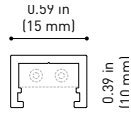

24V SYSTEM

MINIMAL TRACK SUSPENSION

MINIMAL TRACK 24V Suspension UL

Profile 2m

U384-02-00- | N |

Profile 2m Initial feed kit UL

U400-02-10- | N |

Profile 2m Middle feed kit UL*

U400-02-20- | N |

* Unidirectional Middle Feed
2m = 78.74in