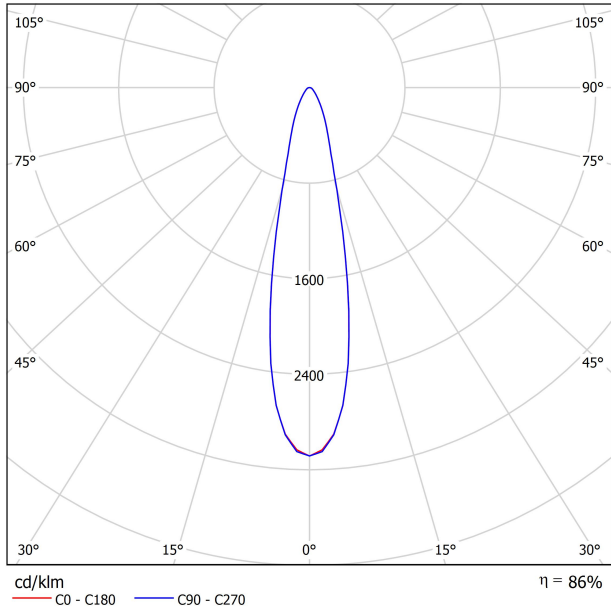

POLAR DIAGRAM