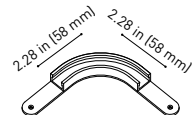

Cable Length = 1.38in (35mm)

MINIMAL TRACK 24V Connection Box UL

U384-00-06- | N |

MINIMAL TRACK 24V Corner 90° 2 Planes UL

Cable Length = 3.94in (100mm)

COLOUR | N ■ |

DIM OPTIONS PLEASE CONSULT

INSTALLATION GUIDE
<https://youtu.be/AqTIsTcSoGA>

24V SYSTEM

MINIMAL TRACK SUSPENSION

MINIMAL TRACK 24V Suspension UL

Profile 2m

U384-02-00- | N |

Profile 2m Initial feed kit UL

U400-02-10- | N |

Profile 2m Middle feed kit UL*

U400-02-20- | N |

* Unidirectional Middle Feed
2m = 78.74in

MINIMAL TRACK 24V Suspension Corner 90° UL

U400-00-03- | N |

Cable Length = 3.35in (85mm)

MINIMAL TRACK 24V Suspension UL

Rubber Cable n x 1m UL

U400-00-01- | N |