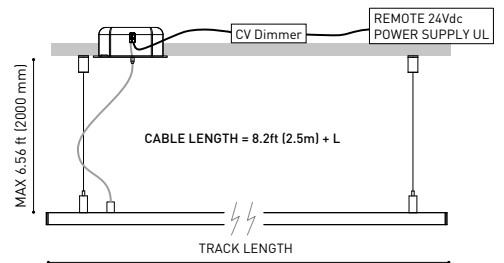

24V SYSTEM

MINIMAL TRACK SUSPENSION

MINIMAL TRACK 24V Suspension UL

Profile 2m

U384-02-00- | N |

Profile 2m Initial feed kit UL

U400-02-10- | N |

Profile 2m Middle feed kit UL*

U400-02-20- | N |

* Unidirectional Middle Feed
2m = 78.74in

MINIMAL TRACK 24V Suspension Corner 90° UL

U400-00-03- | N |

Cable Length = 3.35in (85mm)

MINIMAL TRACK 24V Suspension UL

Rubber Cable n x 1m UL

U400-00-01- | N |

n = Total Length of System
1m = 39.37in

24V | Max. 4A

MINIMAL TRACK 24V Suspension Straight Joiner UL

U400-00-02- | N |

MINIMAL TRACK 24V Suspension Kit UL

U400-02-04- | N |

MINIMAL TRACK 24V Suspension End Caps UL

U400-00-05- | N |

Two End Caps Included

COLOUR | N ■ |

DIM OPTIONS PLEASE CONSULT