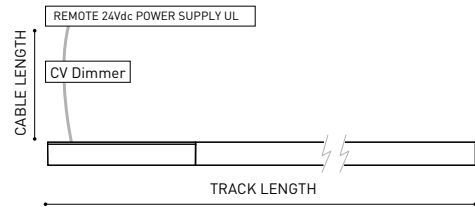

Cable Length = 1.38in (35mm)

MINIMAL TRACK 24V Connection Box UL

U384-00-06- | N |

MINIMAL TRACK 24V Corner 90° 2 Planes UL

Cable Length = 3.94in (100mm)

COLOUR | N ■ |

DIM OPTIONS PLEASE CONSULT

INSTALLATION GUIDE
<https://youtu.be/AqTIsTcSoGA>