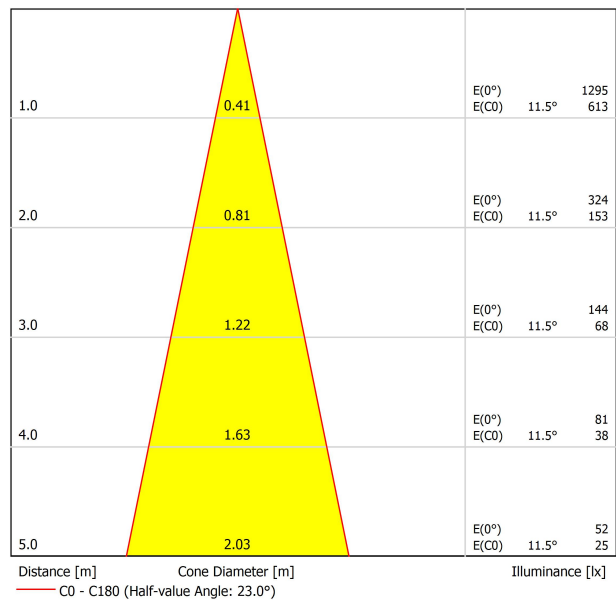

CONICAL DIAGRAM