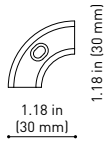

LIGHTING FIXTURE | PHOTOMETRIC DATA

Lighting efficiency	86%
Delivered luminous flux	361 Lm
Light beam angle	23°

LIGHTING FIXTURE | ELECTRICAL DATA

Driver	Included
Power values of the system	4,00 W
Dimming	Dim options

OTHER DATA

Environmental location	DRY
Track type	Minimal Track
Weight	0.12 lb 55 gr
Packaged weight	0.19 lb 85 gr
Packaging dimensions	4.41x3.5x1.02 in 112x89x26 mm
Materials	Aluminium / Polycarbonate

**US product only. Not available in Canada. Six XS 24V is a projector for the Minimal Track system that stands out for its lightness and elegance. Its body; disk looking, rounded shaped, encloses an innovative combination of reflector and lens. The combined action of both, allows Six to direct light rays with the maximum uniformity in a very small distance that, at the same time, has made possible its differential design-reduced and minimalist-.

24V | Max. 4A

MINIMAL TRACK 24V Corner 90° 1 Plane UL

U384-00-02- | N |

Cable Length = 1.38in (35mm)

MINIMAL TRACK 24V Corner 90° 1 Plane Rounded UL

U384-00-03- | N |

Cable Length = 1.38in (35mm)

MINIMAL TRACK 24V Corner 90° 2 Planes UL

Cable Length = 3.94in (100mm)

MINIMAL TRACK 24V End Cap UL

U384-00-05- | N |

MINIMAL TRACK 24V Connection Box UL

U384-00-06- | N |

COLOUR | N ■ |

DIM OPTIONS PLEASE CONSULT

INSTALLATION GUIDE
<https://youtu.be/AqTlsTcSoGA>