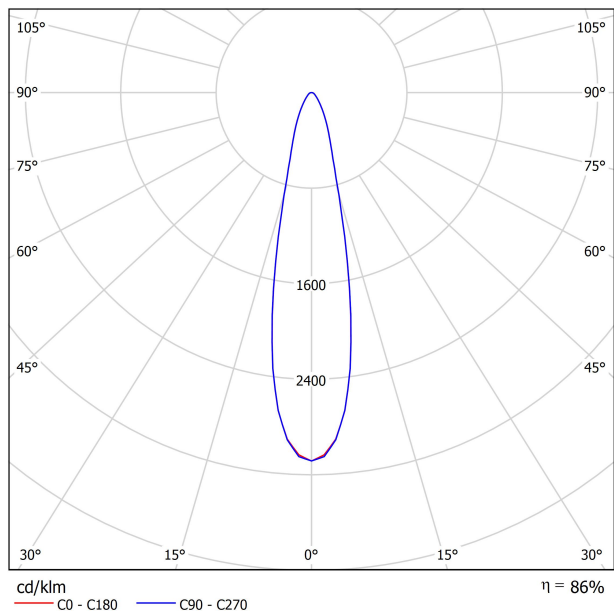

POLAR DIAGRAM