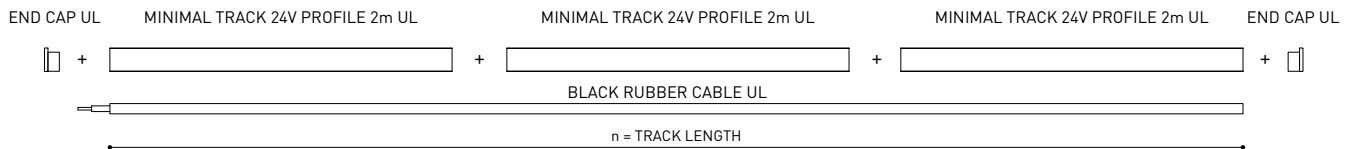

Cable Length = 1.38in (35mm)

MINIMAL TRACK 24V Connection Box UL

U384-00-06- | N |

MINIMAL TRACK 24V Corner 90° 2 Planes UL

Cable Length = 3.94in (100mm)

COLOUR | N ■ |

DIM OPTIONS PLEASE CONSULT

INSTALLATION GUIDE
<https://youtu.be/AqTIsTcSoGA>