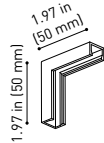

OTHER DATA

Environmental location	DRY
Track type	Minimal Track
Weight	0.12 lb 55 gr
Packaged weight	0.19 lb 85 gr
Packaging dimensions	4.41x3.5x1.02 in 112x89x26 mm
Materials	Aluminium / Polycarbonate

**US product only. Not available in Canada. Six XS 24V is a projector for the Minimal Track system that stands out for its lightness and elegance. Its body; disk looking, rounded shaped, encloses an innovative combination of reflector and lens. The combined action of both, allows Six to direct light rays with the maximum uniformity in a very small distance that, at the same time, has made possible its differential design-reduced and minimalist-.

24V | Max. 4A

MINIMAL TRACK 24V Corner 90° 1 Plane UL

U384-00-02- | N |

Cable Length = 1.38in (35mm)

MINIMAL TRACK 24V Corner 90° 1 Plane Rounded UL

U384-00-03- | N |

Cable Length = 1.38in (35mm)

MINIMAL TRACK 24V Corner 90° 2 Planes UL

Cable Length = 3.94in (100mm)

MINIMAL TRACK 24V End Cap UL

U384-00-05- | N |

MINIMAL TRACK 24V Connection Box UL

U384-00-06- | N |

COLOUR | N ■ |

DIM OPTIONS PLEASE CONSULT

INSTALLATION GUIDE
<https://youtu.be/AqTlsTcSoGA>