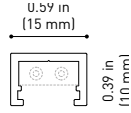

LIGHTING FIXTURE | PHOTOMETRIC DATA

Lighting efficiency	86%
Delivered luminous flux	361 Lm
Light beam angle	23°

LIGHTING FIXTURE | ELECTRICAL DATA

Driver	Included
Power values of the system	4,00 W
Dimming	No Dim

OTHER DATA

Environmental location	DRY
Track type	Minimal Track
Weight	0.12 lb 55 gr
Packaged weight	0.19 lb 85 gr
Packaging dimensions	4.41x3.5x1.02 in 112x89x26 mm
Materials	Aluminium / Polycarbonate

**US product only. Not available in Canada. Six XS 24V is a projector for the Minimal Track system that stands out for its lightness and elegance. Its body; disk looking, rounded shaped, encloses an innovative combination of reflector and lens. The combined action of both, allows Six to direct light rays with the maximum uniformity in a very small distance that, at the same time, has made possible its differential design-reduced and minimalist-.

POLAR DIAGRAM

CONICAL DIAGRAM

24V SYSTEM

MINIMAL TRACK

MINIMAL TRACK 24V Profile 2m UL U384-02-00- | N |

2m = 78.74in

MINIMAL TRACK 24V Rubber Cable n x 1m UL U384-00-01- | N |

n = Total Length of System
1m = 39.37in

Cable Length = 1.38in (35mm)

MINIMAL TRACK 24V Connection Box UL

U384-00-06- | N |

MINIMAL TRACK 24V Corner 90° 2 Planes UL

Cable Length = 3.94in (100mm)

COLOUR | N ■ |

DIM OPTIONS PLEASE CONSULT

INSTALLATION GUIDE
<https://youtu.be/AqTIsTcSoGA>