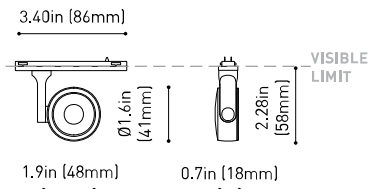

DIMENSIONS

ACCESORIES

MINIMAL TRACK OPTIONS

AWARDS

reddot winner 2020
innovative product

reddot winner 2020
lighting design

Bronze Delta
ADI Awards 2020

WINNER
2020

archiproducts
DESIGN AWARDS
WINNER 2020

PRODUCT

Name	SIX XS 24V UL 23° 3000K WT
Reference	U3890021WT
Color	Textured white
Category	TRACKLIGHTS

LIGHT SOURCE

Type	LED
Gross luminous flux	420 Lm
Color temperature	3000 K
Chromatic stability	MacAdam Step 2
Color Rendering Index	CRI>90
Power	3.5 W
Current	400 mA
Efficacy	120 Lm/W
LED lifespan	L90B10>55.000h

LIGHTING FIXTURE | PHOTOMETRIC DATA

Lighting efficiency	86%
Delivered luminous flux	361 Lm
Light beam angle	23°

LIGHTING FIXTURE | ELECTRICAL DATA

Driver	Included
Power values of the system	4,00 W
Dimming	Dim options

OTHER DATA

Environmental location	DRY
Track type	Minimal Track
Weight	0.12 lb | 55 gr
Packaged weight	0.19 lb | 85 gr
Packaging dimensions	4.41x3.5x1.02 in | 112x89x26 mm
Materials	Aluminium / Polycarbonate

**US product only. Not available in Canada. Six XS 24V is a projector for the Minimal Track system that stands out for its lightness and elegance. Its body; disk looking, rounded shaped, encloses an innovative combination of reflector and lens. The combined action of both, allows Six to direct light rays with the maximum uniformity in a very small distance that, at the same time, has made possible its differential design-reduced and minimalist-.