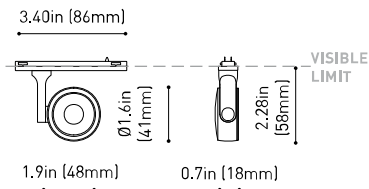

DIMENSIONS

ACCESORIES

MINIMAL TRACK OPTIONS

AWARDS

reddot winner 2020
innovative product

reddot winner 2020
lighting design

Bronze Delta
ADI Awards 2020

WINNER
2020

archiproducts
DESIGN AWARDS
WINNER 2020

PRODUCT

Name	SIX XS 24V UL 23° 3000K WT
Reference	U3890021WT
Color	Textured white
Category	TRACKLIGHTS

LIGHT SOURCE

Type	LED
Gross luminous flux	420 Lm
Color temperature	3000 K
Chromatic stability	MacAdam Step 2
Color Rendering Index	CRI>90
Power	3.5 W
Current	400 mA
Efficacy	120 Lm/W
LED lifespan	L90B10>55.000h

LIGHTING FIXTURE | PHOTOMETRIC DATA

Lighting efficiency	86%
Delivered luminous flux	361 Lm
Light beam angle	23°

LIGHTING FIXTURE | ELECTRICAL DATA

Driver	Included
Power values of the system	4,00 W
Dimming	No Dim

OTHER DATA

Environmental location	DRY
Track type	Minimal Track
Weight	0.12 lb | 55 gr
Packaged weight	0.19 lb | 85 gr
Packaging dimensions	4.41x3.5x1.02 in | 112x89x26 mm
Materials	Aluminium / Polycarbonate

**US product only. Not available in Canada. Six XS 24V is a projector for the Minimal Track system that stands out for its lightness and elegance. Its body; disk looking, rounded shaped, encloses an innovative combination of reflector and lens. The combined action of both, allows Six to direct light rays with the maximum uniformity in a very small distance that, at the same time, has made possible its differential design-reduced and minimalist-.