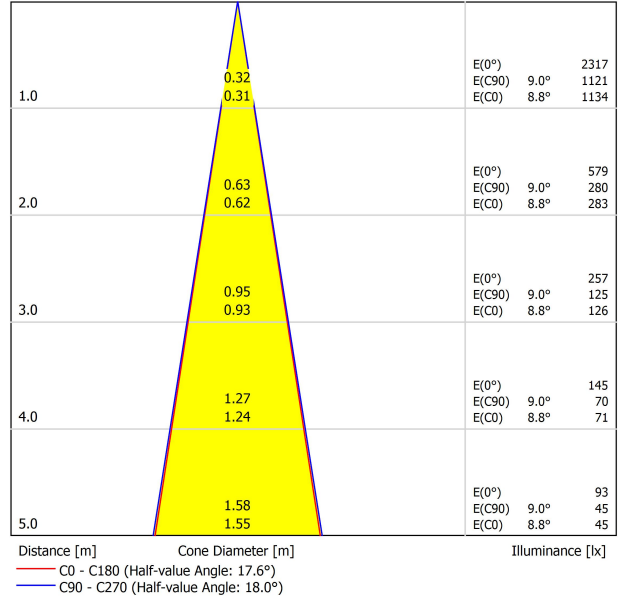

CONICAL DIAGRAM