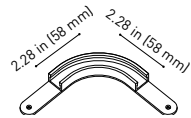

24V | Max. 4A

MINIMAL TRACK 24V Corner 90° 1 Plane UL

U384-00-02- | N |

Cable Length = 1.38in (35mm)

MINIMAL TRACK 24V Corner 90° 1 Plane Rounded UL

U384-00-03- | N |

Cable Length = 1.38in (35mm)

MINIMAL TRACK 24V Corner 90° 2 Planes UL

Cable Length = 3.94in (100mm)

MINIMAL TRACK 24V End Cap UL

U384-00-05- | N |

MINIMAL TRACK 24V Connection Box UL

U384-00-06- | N |

COLOUR | N ■ |

DIM OPTIONS PLEASE CONSULT

INSTALLATION GUIDE
<https://youtu.be/AqTIsTcSoGA>

24V SYSTEM

MINIMAL TRACK SUSPENSION

MINIMAL TRACK 24V Suspension UL

Profile 2m

U384-02-00- | N |

Profile 2m Initial feed kit UL

U400-02-10- | N |

Profile 2m Middle feed kit UL*

U400-02-20- | N |

* Unidirectional Middle Feed
2m = 78.74in

MINIMAL TRACK 24V Suspension Corner 90° UL

U400-00-03- | N |

Cable Length = 3.35in (85mm)

MINIMAL TRACK 24V Suspension UL

Rubber Cable n x 1m UL

U400-00-01- | N |