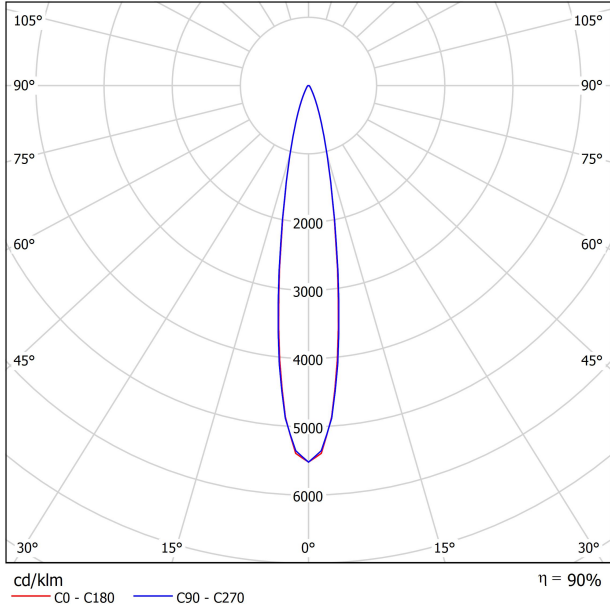

POLAR DIAGRAM