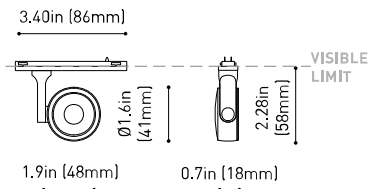

DIMENSIONS

ACCESORIES

MINIMAL TRACK OPTIONS

AWARDS

reddot winner 2020
innovative product

reddot winner 2020
lighting design

Bronze Delta
ADI Awards 2020

WINNER
2020

archiproducts
DESIGN AWARDS
WINNER 2020

Name	SIX XS 24V UL 17° 3000K NT
Reference	U3890011NT
Color	Textured black
Category	TRACKLIGHTS

PRODUCT

Type	LED
Gross luminous flux	420 Lm
Color temperature	3000 K
Chromatic stability	MacAdam Step 2
Color Rendering Index	CRI>90
Power	3.5 W
Current	400 mA
Efficacy	120 Lm/W
LED lifespan	L90B10>55.000h

LIGHT SOURCE

Lighting efficiency	90%
Delivered luminous flux	378 Lm
Light beam angle	17°

LIGHTING FIXTURE | PHOTOMETRIC DATA

Driver	Included
Power values of the system	4,00 W
Dimming	Dim options

LIGHTING FIXTURE | ELECTRICAL DATA

Environmental location	DRY
Track type	Minimal Track
Weight	0.12 lb | 55 gr
Packaged weight	0.19 lb | 85 gr
Packaging dimensions	4.41x3.5x1.02 in | 112x89x26 mm
Materials	Aluminium / Polycarbonate

OTHER DATA

**US product only. Not available in Canada. Six XS 24V is a projector for the Minimal Track system that stands out for its lightness and elegance. Its body; disk looking, rounded shaped, encloses an innovative combination of reflector and lens. The combined action of both, allows Six to direct light rays with the maximum uniformity in a very small distance that, at the same time, has made possible its differential design-reduced and minimalist-.