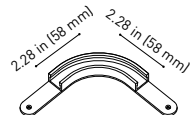

Cable Length = 3.94in (100mm)

COLOUR | N ■ |

DIM OPTIONS PLEASE CONSULT

INSTALLATION GUIDE
<https://youtu.be/AqTIsTcSoGA>

24V SYSTEM

MINIMAL TRACK SUSPENSION

MINIMAL TRACK 24V Suspension UL

Profile 2m

U384-02-00- | N |

Profile 2m Initial feed kit UL

U400-02-10- | N |

Profile 2m Middle feed kit UL*

U400-02-20- | N |

* Unidirectional Middle Feed
2m = 78.74in

MINIMAL TRACK 24V Suspension Corner 90° UL

U400-00-03- | N |

Cable Length = 3.35in (85mm)

MINIMAL TRACK 24V Suspension UL

Rubber Cable n x 1m UL

U400-00-01- | N |

n = Total Length of System
1m = 39.37in

24V | Max. 4A

MINIMAL TRACK 24V Suspension Straight Joiner UL

U400-00-02- | N |