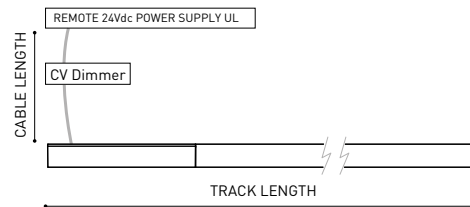

MINIMAL TRACK 24V Corner 90° 2 Planes UL

Cable Length = 3.94in (100mm)

COLOUR | N ■ |

DIM OPTIONS PLEASE CONSULT

INSTALLATION GUIDE
<https://youtu.be/AqTIsTcSoGA>