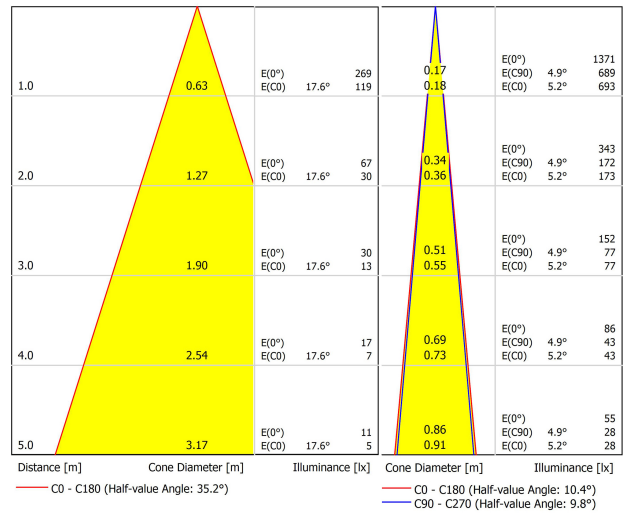

CONICAL DIAGRAM