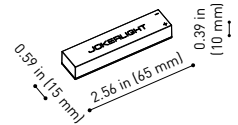

U384-00-05- | N |

MINIMAL TRACK 24V Corner 90° 1 Plane Rounded UL

U384-00-03- | N |

Cable Length = 1.38in (35mm)

MINIMAL TRACK 24V Connection Box UL

U384-00-06- | N |

MINIMAL TRACK 24V Corner 90° 2 Planes UL

Cable Length = 3.94in (100mm)

COLOUR | N ■ |

DIM OPTIONS PLEASE CONSULT

INSTALLATION GUIDE
<https://youtu.be/AqTIsTcSoGA>

24V SYSTEM

MINIMAL TRACK SUSPENSION

MINIMAL TRACK 24V Suspension UL

Profile 2m