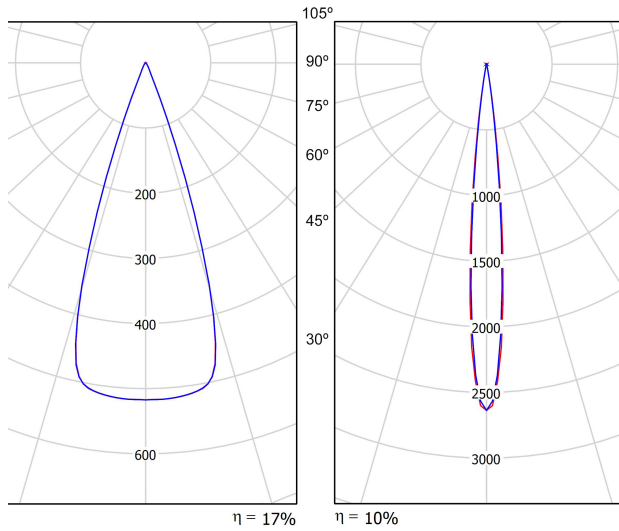

POLAR DIAGRAM