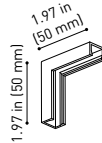

MINIMAL TRACK 24V Rubber Cable n x 1m UL

U384-00-01- | N |

n = Total Length of System
1m = 39.37in

24V | Max. 4A

MINIMAL TRACK 24V Corner 90° 1 Plane UL

U384-00-02- | N |

Cable Length = 1.38in (35mm)

MINIMAL TRACK 24V End Cap UL

U384-00-05- | N |

MINIMAL TRACK 24V Corner 90° 1 Plane Rounded UL

U384-00-03- | N |

Cable Length = 1.38in (35mm)

MINIMAL TRACK 24V Connection Box UL

U384-00-06- | N |

MINIMAL TRACK 24V Corner 90° 2 Planes UL

Cable Length = 3.94in (100mm)

COLOUR | N ■ |

DIM OPTIONS PLEASE CONSULT

INSTALLATION GUIDE
<https://youtu.be/AqTIsTcSoGA>

24V SYSTEM

MINIMAL TRACK SUSPENSION

MINIMAL TRACK 24V Suspension UL

Profile 2m