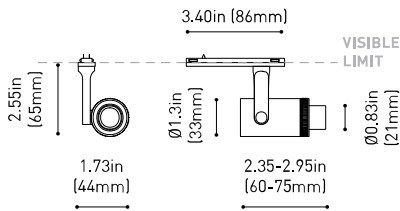

DIMENSIONS

ACCESORIES

MINIMAL TRACK OPTIONS

AWARDS

reddot winner 2020
innovative product

reddot winner 2020
lighting design

Bronze Delta
ADI Awards 2020

WINNER
2020

archiproducts
DESIGN AWARDS
WINNER 2020

Name	PLUS MICRO 24V UL 3000K NT
Reference	U3880001NT
Color	Textured black
Category	TRACKLIGHTS

PRODUCT

Type	LED
Gross luminous flux	525 Lm
Color temperature	3000 K
Chromatic stability	MacAdam Step 3
Color Rendering Index	CRI>90
Power	4.7 W
Current	400 mA
Efficacy	112 Lm/W
LED lifespan	L80B10 >60.000h

LIGHT SOURCE

Lighting efficiency	10-17%
Delivered luminous flux	53 Lm
Light beam angle	10°-35°

LIGHTING FIXTURE | PHOTOMETRIC DATA

Driver	Included
Power values of the system	5,00 W
Dimming	No Dim

LIGHTING FIXTURE | ELECTRICAL DATA

Environmental location	DRY
Track type	Minimal Track
Weight	0.20 lb | 90 gr
Packaged weight	0.29 lb | 130 gr
Packaging dimensions	4.45x3.94x1.89 in | 113x100x48 mm
Materials	Aluminium / Optical Polymethyl Methacrylate

OTHER DATA

**US product only. Not available in Canada. Plus Micro 24V is a projector for the Minimal Track system that offers the possibility of expanding or concentrating the beam light with just a smooth manual gesture. This characteristic makes Plus the ideal alternative for applications where the precision within the beam of light is essential.