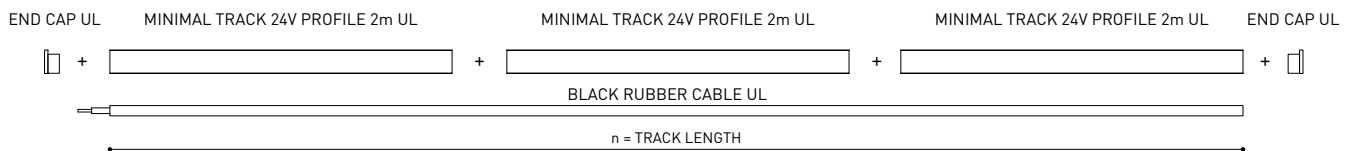

24V SYSTEM

MINIMAL TRACK

MINIMAL TRACK 24V Profile 2m UL

U384-02-00- | N |

2m = 78.74in

MINIMAL TRACK 24V Rubber Cable n x 1m UL

U384-00-01- | N |

n = Total Length of System
1m = 39.37in

24V | Max. 4A

MINIMAL TRACK 24V Corner 90° 1 Plane UL

U384-00-02- | N |

Cable Length = 1.38in (35mm)

MINIMAL TRACK 24V End Cap UL

U384-00-05- | N |

MINIMAL TRACK 24V Corner 90° 1 Plane Rounded UL

U384-00-03- | N |

Cable Length = 1.38in (35mm)

MINIMAL TRACK 24V Connection Box UL

U384-00-06- | N |

MINIMAL TRACK 24V Corner 90° 2 Planes UL

Cable Length = 3.94in (100mm)

COLOUR | N ■ |

DIM OPTIONS PLEASE CONSULT

INSTALLATION GUIDE
<https://youtu.be/AqTIsTcSoGA>