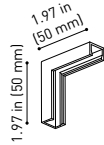

# MINIMAL TRACK

**MINIMAL TRACK 24V Profile 2m UL** U384-02-00- | N |

2m = 78.74in

**MINIMAL TRACK 24V Rubber Cable n x 1m UL** U384-00-01- | N |

n = Total Length of System  
1m = 39.37in

24V | Max. 4A

**MINIMAL TRACK 24V Corner 90° 1 Plane UL**

U384-00-02- | N |

Cable Length = 1.38in (35mm)

**MINIMAL TRACK 24V Corner 90° 1 Plane Rounded UL**

U384-00-03- | N |

Cable Length = 1.38in (35mm)

**MINIMAL TRACK 24V Corner 90° 2 Planes UL**

Cable Length = 3.94in (100mm)