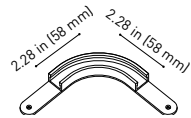

U384-00-02- | N |

Cable Length = 1.38in (35mm)

**MINIMAL TRACK 24V Corner 90° 1 Plane Rounded UL**

U384-00-03- | N |

Cable Length = 1.38in (35mm)

**MINIMAL TRACK 24V Corner 90° 2 Planes UL**

Cable Length = 3.94in (100mm)

# MINIMAL TRACK SUSPENSION

**MINIMAL TRACK 24V Suspension UL**

**Profile 2m**

U384-02-00- | N |

**Profile 2m Initial feed kit UL**

U400-02-10- | N |

**Profile 2m Middle feed kit UL\***

U400-02-20- | N |

\* Unidirectional Middle Feed  
2m = 78.74in

**MINIMAL TRACK 24V Suspension Corner 90° UL**

U400-00-03- | N |

Cable Length = 3.35in (85mm)

**MINIMAL TRACK 24V Suspension UL**

**Rubber Cable n x 1m UL**

U400-00-01- | N |