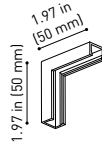

24V | Max. 4A

MINIMAL TRACK 24V Corner 90° 1 Plane UL

U384-00-02- | N |

Cable Length = 1.38in (35mm)

MINIMAL TRACK 24V End Cap UL

U384-00-05- | N |

MINIMAL TRACK 24V Corner 90° 1 Plane Rounded UL

U384-00-03- | N |

Cable Length = 1.38in (35mm)

MINIMAL TRACK 24V Connection Box UL

U384-00-06- | N |

MINIMAL TRACK 24V Corner 90° 2 Planes UL

Cable Length = 3.94in (100mm)

COLOUR | N ■ |

DIM OPTIONS PLEASE CONSULT

INSTALLATION GUIDE
<https://youtu.be/AqTIsTcSoGA>