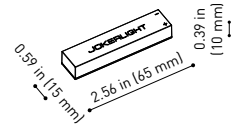

LIGHT SOURCE

Lighting efficiency	86%
Delivered luminous flux	387 Lm
Light beam angle	23°

LIGHTING FIXTURE | PHOTOMETRIC DATA

Driver	Included
Power values of the system	4,00 W
Dimming	Dim options

LIGHTING FIXTURE | ELECTRICAL DATA

Environmental location	DRY
Track type	Minimal Track
Weight	0.12 lb 55 gr
Packaged weight	0.19 lb 85 gr
Packaging dimensions	4.41x3.5x1.02 in 112x89x26 mm
Materials	Aluminium / Polycarbonate

OTHER DATA

**US product only. Not available in Canada. Six XS 24V is a projector for the Minimal Track system that stands out for its lightness and elegance. Its body; disk looking, rounded shaped, encloses an innovative combination of reflector and lens. The combined action of both, allows Six to direct light rays with the maximum uniformity in a very small distance that, at the same time, has made possible its differential design-reduced and minimalist-.

24V | Max. 4A

MINIMAL TRACK 24V Corner 90° 1 Plane UL

U384-00-02- | N |

Cable Length = 1.38in (35mm)

MINIMAL TRACK 24V End Cap UL

U384-00-05- | N |

MINIMAL TRACK 24V Corner 90° 1 Plane Rounded UL

U384-00-03- | N |

Cable Length = 1.38in (35mm)

MINIMAL TRACK 24V Connection Box UL

U384-00-06- | N |

MINIMAL TRACK 24V Corner 90° 2 Planes UL

Cable Length = 3.94in (100mm)

COLOUR | N ■ |

DIM OPTIONS PLEASE CONSULT

INSTALLATION GUIDE
<https://youtu.be/AqTIsTcSoGA>