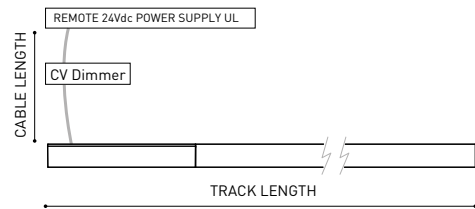

COLOUR | N ■ |

DIM OPTIONS PLEASE CONSULT

INSTALLATION GUIDE
<https://youtu.be/AqTlsTcSoGA>