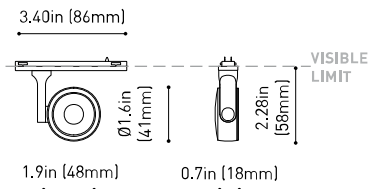

DIMENSIONS

ACCESORIES

MINIMAL TRACK OPTIONS

AWARDS

reddot winner 2020
innovative product

reddot winner 2020
lighting design

Bronze Delta
ADI Awards 2020

WINNER
2020

archiproducts
DESIGN AWARDS
WINNER 2020

PRODUCT

Name	SIX XS 24V UL 34° 3000K WT
Reference	U3890031WT
Color	Textured white
Category	TRACKLIGHTS

LIGHT SOURCE

Type	LED
Gross luminous flux	420 Lm
Color temperature	3000 K
Chromatic stability	MacAdam Step 2
Color Rendering Index	CRI>90
Power	3.5 W
Current	400 mA
Efficacy	120 Lm/W
LED lifespan	L90B10>55.000h

LIGHTING FIXTURE | PHOTOMETRIC DATA

Lighting efficiency	88%
Delivered luminous flux	370 Lm
Light beam angle	34°

LIGHTING FIXTURE | ELECTRICAL DATA

Driver	Included
Power values of the system	4,00 W
Dimming	No Dim

OTHER DATA

Environmental location	DRY
Track type	Minimal Track
Weight	0.12 lb | 55 gr
Packaged weight	0.19 lb | 85 gr
Packaging dimensions	4.41x3.5x1.02 in | 112x89x26 mm
Materials	Aluminium / Polycarbonate

**US product only. Not available in Canada. Six XS 24V is a projector for the Minimal Track system that stands out for its lightness and elegance. Its body; disk looking, rounded shaped, encloses an innovative combination of reflector and lens. The combined action of both, allows Six to direct light rays with the maximum uniformity in a very small distance that, at the same time, has made possible its differential design-reduced and minimalist-.