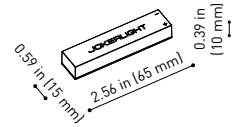

LIGHTING FIXTURE | PHOTOMETRIC DATA

Lighting efficiency	88%
Delivered luminous flux	370 Lm
Light beam angle	34°

LIGHTING FIXTURE | ELECTRICAL DATA

Driver	Included
Power values of the system	4,00 W
Dimming	No Dim

Cable Length = 3.94in (100mm)

MINIMAL TRACK 24V End Cap UL

U384-00-05- | N |

MINIMAL TRACK 24V Connection Box UL

U384-00-06- | N |

COLOUR | N ■ |

DIM OPTIONS PLEASE CONSULT

INSTALLATION GUIDE
<https://youtu.be/AqTlsTcSoGA>