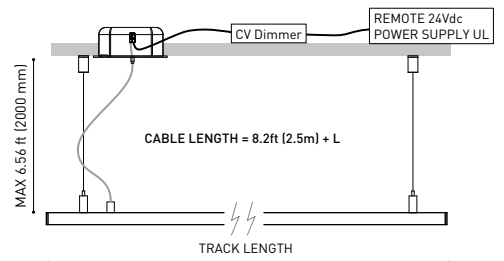

U400-00-03- | N |

Cable Length = 3.35in (85mm)

MINIMAL TRACK 24V Suspension UL

Rubber Cable n x 1m UL

U400-00-01- | N |

n = Total Length of System
1m = 39.37in

24V | Max. 4A

MINIMAL TRACK 24V Suspension Straight Joiner UL

U400-00-02- | N |

MINIMAL TRACK 24V Suspension Kit UL

U400-02-04- | N |

MINIMAL TRACK 24V Suspension End Caps UL

U400-00-05- | N |

Two End Caps Included

COLOUR | N ■ |

DIM OPTIONS PLEASE CONSULT