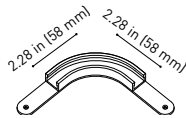

24V SYSTEM

MINIMAL TRACK SUSPENSION

MINIMAL TRACK 24V Suspension UL

Profile 2m

U384-02-00- | N |

Profile 2m Initial feed kit UL

U400-02-10- | N |

Profile 2m Middle feed kit UL*

U400-02-20- | N |

* Unidirectional Middle Feed
2m = 78.74in

MINIMAL TRACK 24V Suspension Corner 90° UL

U400-00-03- | N |

Cable Length = 3.35in (85mm)

MINIMAL TRACK 24V Suspension UL

Rubber Cable n x 1m UL

U400-00-01- | N |