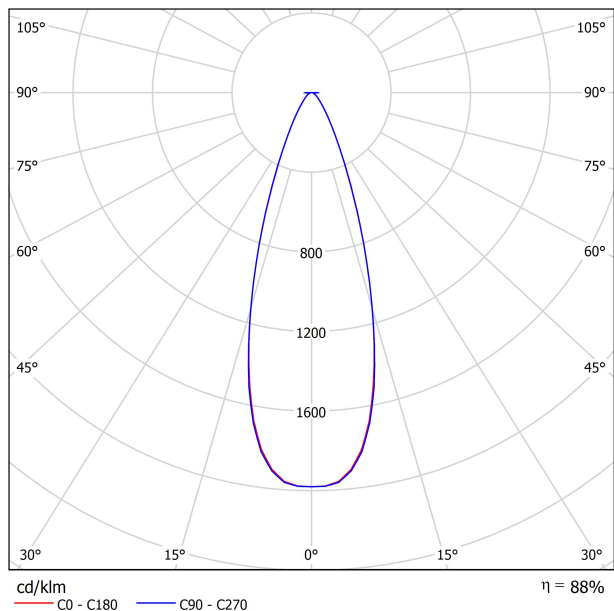

POLAR DIAGRAM