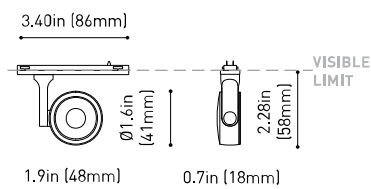

DIMENSIONS

ACCESORIES

MINIMAL TRACK OPTIONS

AWARDS

reddot winner 2020
innovative product

reddot winner 2020
lighting design

Bronze Delta
ADI Awards 2020

WINNER
2020

archiproducts
DESIGN AWARDS
WINNER 2020

PRODUCT

Name	SIX XS 24V UL 34° 3000K WT
Reference	U3890031WT
Color	Textured white
Category	TRACKLIGHTS

LIGHT SOURCE

Type	LED
Gross luminous flux	420 Lm
Color temperature	3000 K
Chromatic stability	MacAdam Step 2
Color Rendering Index	CRI>90
Power	3.5 W
Current	400 mA
Efficacy	120 Lm/W
LED lifespan	L90B10>55.000h

LIGHTING FIXTURE | PHOTOMETRIC DATA

Lighting efficiency	88%
Delivered luminous flux	370 Lm
Light beam angle	34°

LIGHTING FIXTURE | ELECTRICAL DATA

Driver	Included
Power values of the system	4,00 W
Dimming	Dim options

OTHER DATA

Environmental location	DRY
Track type	Minimal Track
Weight	0.12 lb | 55 gr
Packaged weight	0.19 lb | 85 gr
Packaging dimensions	4.41x3.5x1.02 in | 112x89x26 mm
Materials	Aluminium / Polycarbonate

**US product only. Not available in Canada. Six XS 24V is a projector for the Minimal Track system that stands out for its lightness and elegance. Its body; disk looking, rounded shaped, encloses an innovative combination of reflector and lens. The combined action of both, allows Six to direct light rays with the maximum uniformity in a very small distance that, at the same time, has made possible its differential design-reduced and minimalist-.