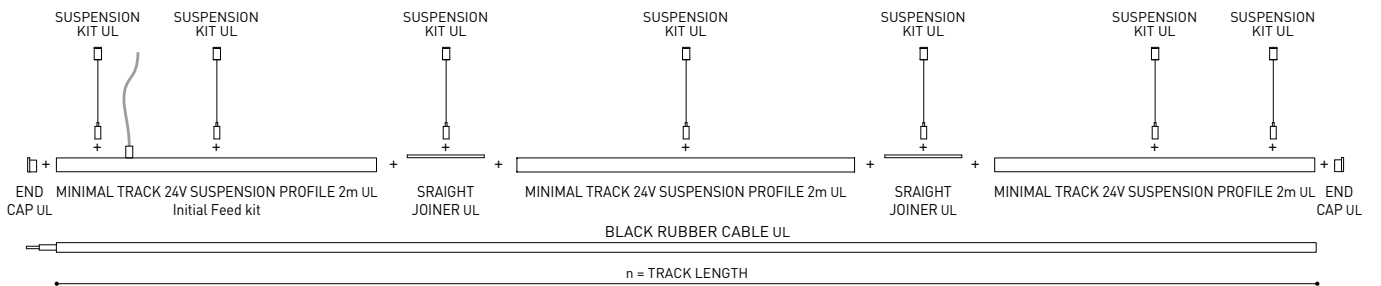

U400-00-02- | N |

MINIMAL TRACK 24V Suspension Kit UL

U400-02-04- | N |

MINIMAL TRACK 24V Suspension End Caps UL

U400-00-05- | N |

Two End Caps Included

COLOUR | N ■ |

DIM OPTIONS PLEASE CONSULT