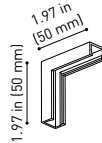

Environmental location	DRY
Track type	Minimal Track
Weight	0.12 lb 55 gr
Packaged weight	0.19 lb 85 gr
Packaging dimensions	4.41x3.5x1.02 in 112x89x26 mm
Materials	Aluminium / Polycarbonate

OTHER DATA

**US product only. Not available in Canada. Six XS 24V is a projector for the Minimal Track system that stands out for its lightness and elegance. Its body; disk looking, rounded shaped, encloses an innovative combination of reflector and lens. The combined action of both, allows Six to direct light rays with the maximum uniformity in a very small distance that, at the same time, has made possible its differential design-reduced and minimalist-.

POLAR DIAGRAM

CONICAL DIAGRAM

24V SYSTEM

MINIMAL TRACK

MINIMAL TRACK 24V Profile 2m UL U384-02-00- | N |

2m = 78.74in

MINIMAL TRACK 24V Rubber Cable n x 1m UL U384-00-01- | N |

n = Total Length of System
1m = 39.37in

24V | Max. 4A

MINIMAL TRACK 24V Corner 90° 1 Plane UL

U384-00-02- | N |

Cable Length = 1.38in (35mm)

MINIMAL TRACK 24V Corner 90° 1 Plane Rounded UL

U384-00-03- | N |

Cable Length = 1.38in (35mm)

MINIMAL TRACK 24V Corner 90° 2 Planes UL

Cable Length = 3.94in (100mm)

MINIMAL TRACK 24V End Cap UL

U384-00-05- | N |

MINIMAL TRACK 24V Connection Box UL

U384-00-06- | N |

COLOUR | N ■ |

DIM OPTIONS PLEASE CONSULT

INSTALLATION GUIDE
<https://youtu.be/AqTlsTcSoGA>