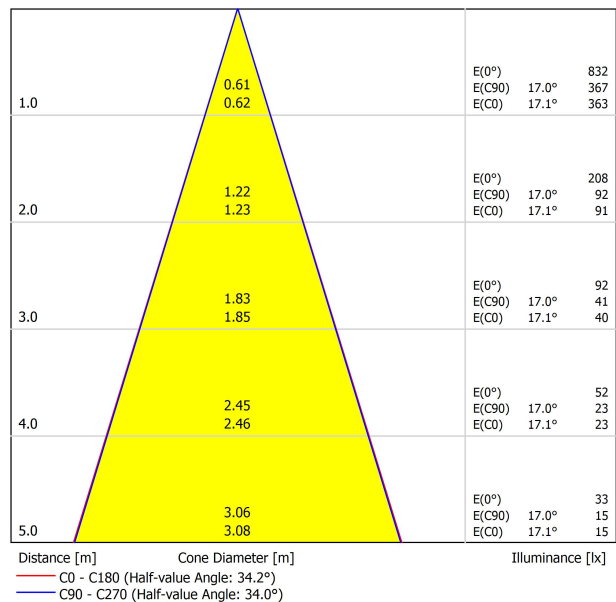

CONICAL DIAGRAM