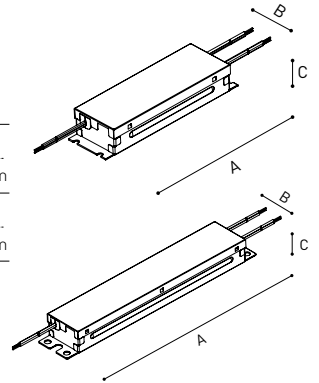

24V SYSTEM

MINIMAL TRACK SURFACE & SUSPENSION

	P	V	D (A x B x C)	
MINIMAL TRACK 24V Remote Power Supply UL	U384-00-07	100W	24V	8.16 x 2.97 x 1.30 in 207.2 x 75.4 x 33 mm

120 & 277 V | 50/60 Hz | NO DIM

	P	V	D (A x B x C)	
MINIMAL TRACK 24V Dimmable Power Supply UL*	U010-00-01	60W	24V	5.83 x 1.68 x 1 in 148.2 x 42.6 x 25.4 mm
	U010-00-02	100W	24V	9.5 x 1.57 x 1 in 241.3 x 39.9 x 25.4 mm

120 & 277 V | 50/60 Hz | 0-10 V

	P	V	D (A x B x C)	
MINIMAL TRACK 24V Constant Voltage Dimmer	U010-00-00	144W	24V	2.86 x 1.18 x 0.71 in 72.6 x 30 x 18 mm

24 V | CASAMBI

UL DROP VOLTAGE TABLE

POWER	CABLE SECTION	CABLE LENGTH			
		<16.40 ft <5 m	<32.80 ft <10 m	<65.62 ft <20 m	<98.43 ft <30 m
60 W	AWG18	98.43 ft 30 m	98.43 ft 30 m	65.62 ft 20 m	32.80 ft 10 m
	AWG16	98.43 ft 30 m	98.43 ft 30 m	98.43 ft 30 m	65.62 ft 20 m
96 W	AWG18	65.62 ft 20 m	32.80 ft 10 m	X	X
	AWG16	65.62 ft 20 m	65.62 ft 20 m	32.80 ft 10 m	X

PHASE CUT AND DMX DIM OPTIONS PLEASE CONSLT | *POWER SUPPLY REQUIRES AN ENCLOSURE FOR INSTALLATION. ENCLOSURE NOT PROVIDED