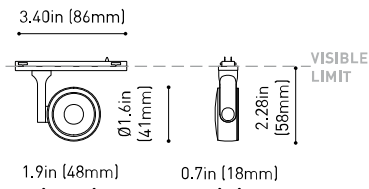

DIMENSIONS

ACCESORIES

MINIMAL TRACK OPTIONS

AWARDS

reddot winner 2020
innovative product

reddot winner 2020
lighting design

Bronze Delta
ADI Awards 2020

WINNER
2020

archiproducts
DESIGN AWARDS
WINNER 2020

Name	SIX XS 24V UL 34° 3000K WT
Reference	U3890031WT
Color	Textured white
Category	TRACKLIGHTS

PRODUCT

Type	LED
Gross luminous flux	420 Lm
Color temperature	3000 K
Chromatic stability	MacAdam Step 2
Color Rendering Index	CRI>90
Power	3.5 W
Current	400 mA
Efficacy	120 Lm/W
LED lifespan	L90B10>55.000h

LIGHT SOURCE

Lighting efficiency	88%
Delivered luminous flux	370 Lm
Light beam angle	34°

LIGHTING FIXTURE | PHOTOMETRIC DATA

Driver	Included
Power values of the system	4,00 W
Dimming	Dim options

LIGHTING FIXTURE | ELECTRICAL DATA

Environmental location	DRY
Track type	Minimal Track
Weight	0.12 lb | 55 gr
Packaged weight	0.19 lb | 85 gr
Packaging dimensions	4.41x3.5x1.02 in | 112x89x26 mm
Materials	Aluminium / Polycarbonate

OTHER DATA

**US product only. Not available in Canada. Six XS 24V is a projector for the Minimal Track system that stands out for its lightness and elegance. Its body; disk looking, rounded shaped, encloses an innovative combination of reflector and lens. The combined action of both, allows Six to direct light rays with the maximum uniformity in a very small distance that, at the same time, has made possible its differential design-reduced and minimalist-.