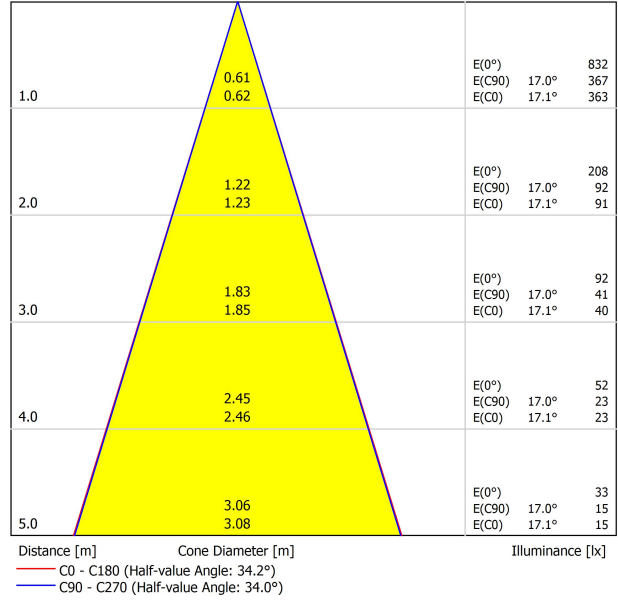

CONICAL DIAGRAM