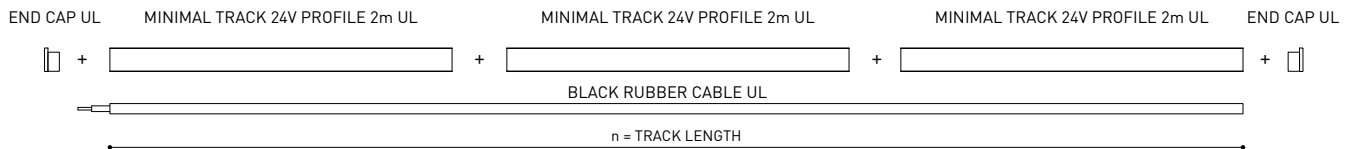

Cable Length = 3.94in (100mm)

MINIMAL TRACK 24V End Cap UL

U384-00-05- | N |

MINIMAL TRACK 24V Connection Box UL

U384-00-06- | N |

COLOUR | N ■ |

DIM OPTIONS PLEASE CONSULT

INSTALLATION GUIDE
<https://youtu.be/AqTlsTcSoGA>