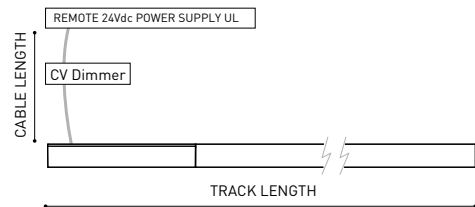

COLOUR | N ■ |

DIM OPTIONS PLEASE CONSULT

INSTALLATION GUIDE
<https://youtu.be/AqTIsTcSoGA>