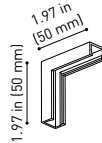

OTHER DATA

Environmental location	DRY
Track type	Minimal Track
Weight	0.12 lb 55 gr
Packaged weight	0.19 lb 85 gr
Packaging dimensions	4.41x3.5x1.02 in 112x89x26 mm
Materials	Aluminium / Polycarbonate

**US product only. Not available in Canada. Six XS 24V is a projector for the Minimal Track system that stands out for its lightness and elegance. Its body; disk looking, rounded shaped, encloses an innovative combination of reflector and lens. The combined action of both, allows Six to direct light rays with the maximum uniformity in a very small distance that, at the same time, has made possible its differential design-reduced and minimalist-.

POLAR DIAGRAM

CONICAL DIAGRAM

24V SYSTEM

MINIMAL TRACK

MINIMAL TRACK 24V Profile 2m UL U384-02-00- | N |

2m = 78.74in

MINIMAL TRACK 24V Rubber Cable n x 1m UL U384-00-01- | N |

n = Total Length of System
1m = 39.37in

24V | Max. 4A

MINIMAL TRACK 24V Corner 90° 1 Plane UL

U384-00-02- | N |

Cable Length = 1.38in (35mm)

MINIMAL TRACK 24V Corner 90° 1 Plane Rounded UL

U384-00-03- | N |

Cable Length = 1.38in (35mm)

MINIMAL TRACK 24V Corner 90° 2 Planes UL

Cable Length = 3.94in (100mm)

MINIMAL TRACK 24V End Cap UL

U384-00-05- | N |

MINIMAL TRACK 24V Connection Box UL

U384-00-06- | N |

COLOUR | N ■ |

DIM OPTIONS PLEASE CONSULT

INSTALLATION GUIDE
<https://youtu.be/AqTlsTcSoGA>