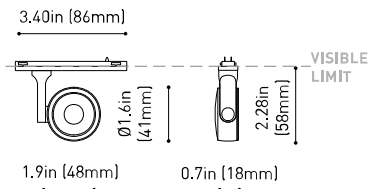

DIMENSIONS

ACCESORIES

AWARDS

reddot winner 2020
innovative product

reddot winner 2020
lighting design

Bronze Delta
ADI Awards 2020

WINNER
2020

archiproducts
DESIGN AWARDS
WINNER 2020

PRODUCT

Name	SIX XS 24V UL 34° 2700K NT
Reference	U3890030NT
Color	Textured black
Category	TRACKLIGHTS

LIGHT SOURCE

Type	LED
Gross luminous flux	400 Lm
Color temperature	2700 K
Chromatic stability	MacAdam Step 2
Color Rendering Index	CRI>90
Power	3.5 W
Current	400 mA
Efficacy	114 Lm/W
LED lifespan	L90B10>55.000h

LIGHTING FIXTURE | PHOTOMETRIC DATA

Lighting efficiency	88%
Delivered luminous flux	352 Lm
Light beam angle	34°

LIGHTING FIXTURE | ELECTRICAL DATA

Driver	Included
Power values of the system	4,00 W
Dimming	No Dim

OTHER DATA

Environmental location	DRY
Track type	Minimal Track
Weight	0.12 lb | 55 gr
Packaged weight	0.19 lb | 85 gr
Packaging dimensions	4.41x3.5x1.02 in | 112x89x26 mm
Materials	Aluminium / Polycarbonate

**US product only. Not available in Canada. Six XS 24V is a projector for the Minimal Track system that stands out for its lightness and elegance. Its body; disk looking, rounded shaped, encloses an innovative combination of reflector and lens. The combined action of both, allows Six to direct light rays with the maximum uniformity in a very small distance that, at the same time, has made possible its differential design-reduced and minimalist-.