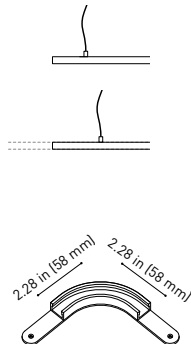

U384-00-02- | N |

Cable Length = 1.38in (35mm)

**MINIMAL TRACK 24V Corner 90° 1 Plane Rounded UL**

U384-00-03- | N |

Cable Length = 1.38in (35mm)

**MINIMAL TRACK 24V Corner 90° 2 Planes UL**

Cable Length = 3.94in (100mm)

# MINIMAL TRACK SUSPENSION

**MINIMAL TRACK 24V Suspension UL**

**Profile 2m**

U384-02-00- | N |

**Profile 2m Initial feed kit UL**

U400-02-10- | N |

**Profile 2m Middle feed kit UL\***

U400-02-20- | N |

\* Unidirectional Middle Feed  
2m = 78.74in

**MINIMAL TRACK 24V Suspension Corner 90° UL**

U400-00-03- | N |

Cable Length = 3.35in (85mm)

**MINIMAL TRACK 24V Suspension UL**

**Rubber Cable n x 1m UL**

U400-00-01- | N |