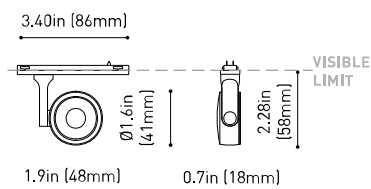

DIMENSIONS

ACCESORIES

MINIMAL TRACK OPTIONS

AWARDS

reddot winner 2020
innovative product

reddot winner 2020
lighting design

Bronze Delta
ADI Awards 2020

HONORABLE MENTION

EUROPEAN
PRODUCT
DESIGN
AWARD

WINNER
2020

archiproducts
DESIGN AWARDS
WINNER 2020

PRODUCT

Name	SIX XS 24V UL 34° 2700K NT
Reference	U3890030NT
Color	Textured black
Category	TRACKLIGHTS

LIGHT SOURCE

Type	LED
Gross luminous flux	400 Lm
Color temperature	2700 K
Chromatic stability	MacAdam Step 2
Color Rendering Index	CRI>90
Power	3.5 W
Current	400 mA
Efficacy	114 Lm/W
LED lifespan	L90B10>55.000h

LIGHTING FIXTURE | PHOTOMETRIC DATA

Lighting efficiency	88%
Delivered luminous flux	352 Lm
Light beam angle	34°

LIGHTING FIXTURE | ELECTRICAL DATA

Driver	Included
Power values of the system	4,00 W
Dimming	Dim options

OTHER DATA

Environmental location	DRY
Track type	Minimal Track
Weight	0.12 lb | 55 gr
Packaged weight	0.19 lb | 85 gr
Packaging dimensions	4.41x3.5x1.02 in | 112x89x26 mm
Materials	Aluminium / Polycarbonate

**US product only. Not available in Canada. Six XS 24V is a projector for the Minimal Track system that stands out for its lightness and elegance. Its body; disk looking, rounded shaped, encloses an innovative combination of reflector and lens. The combined action of both, allows Six to direct light rays with the maximum uniformity in a very small distance that, at the same time, has made possible its differential design-reduced and minimalist-.