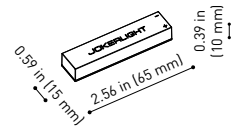

COLOUR | N ■ |

DIM OPTIONS PLEASE CONSULT

INSTALLATION GUIDE
<https://youtu.be/AqTIsTcSoGA>