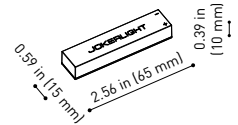

LIGHTING FIXTURE | PHOTOMETRIC DATA

Lighting efficiency	88%
Delivered luminous flux	352 Lm
Light beam angle	34°

LIGHTING FIXTURE | ELECTRICAL DATA

Driver	Included
Power values of the system	4,00 W
Dimming	Dim options

Cable Length = 3.94in (100mm)

MINIMAL TRACK 24V End Cap UL

U384-00-05- | N |

MINIMAL TRACK 24V Connection Box UL

U384-00-06- | N |

COLOUR | N ■ |

DIM OPTIONS PLEASE CONSULT

INSTALLATION GUIDE
<https://youtu.be/AqTlsTcSoGA>