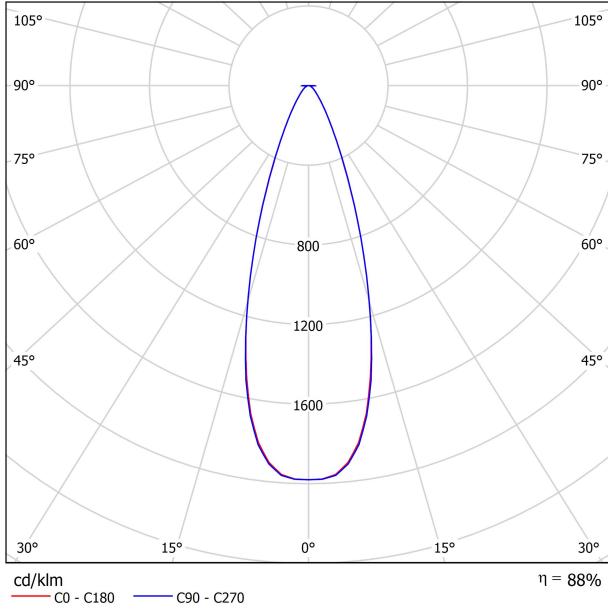

POLAR DIAGRAM