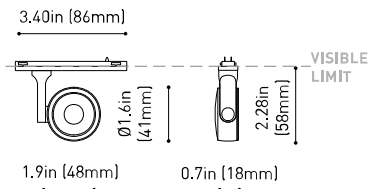

DIMENSIONS

ACCESORIES

AWARDS

reddot winner 2020
innovative product

reddot winner 2020
lighting design

Bronze Delta
ADI Awards 2020

WINNER
2020

archiproducts
DESIGN AWARDS
WINNER 2020

Name	SIX XS 24V UL 34° 4000K NT
Reference	U3890032NT
Color	Textured black
Category	TRACKLIGHTS

PRODUCT

Type	LED
Gross luminous flux	450 Lm
Color temperature	4000 K
Chromatic stability	MacAdam Step 2
Color Rendering Index	CRI>90
Power	3.5 W
Current	400 mA
Efficacy	129 Lm/W
LED lifespan	L90B10>55.000h

LIGHT SOURCE

Lighting efficiency	88%
Delivered luminous flux	396 Lm
Light beam angle	34°

LIGHTING FIXTURE | PHOTOMETRIC DATA

Driver	Included
Power values of the system	4,00 W
Dimming	Dim options

LIGHTING FIXTURE | ELECTRICAL DATA

Environmental location	DRY
Track type	Minimal Track
Weight	0.12 lb | 55 gr
Packaged weight	0.19 lb | 85 gr
Packaging dimensions	4.41x3.5x1.02 in | 112x89x26 mm
Materials	Aluminium / Polycarbonate

OTHER DATA

**US product only. Not available in Canada. Six XS 24V is a projector for the Minimal Track system that stands out for its lightness and elegance. Its body; disk looking, rounded shaped, encloses an innovative combination of reflector and lens. The combined action of both, allows Six to direct light rays with the maximum uniformity in a very small distance that, at the same time, has made possible its differential design-reduced and minimalist-.