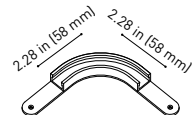

24V | Max. 4A

MINIMAL TRACK 24V Corner 90° 1 Plane UL

U384-00-02- | N |

Cable Length = 1.38in (35mm)

MINIMAL TRACK 24V Corner 90° 1 Plane Rounded UL

U384-00-03- | N |

Cable Length = 1.38in (35mm)

MINIMAL TRACK 24V Corner 90° 2 Planes UL

Cable Length = 3.94in (100mm)

MINIMAL TRACK 24V End Cap UL

U384-00-05- | N |

MINIMAL TRACK 24V Connection Box UL

U384-00-06- | N |

COLOUR | N ■ |

DIM OPTIONS PLEASE CONSULT

INSTALLATION GUIDE
<https://youtu.be/AqTlsTcSoGA>

24V SYSTEM

MINIMAL TRACK SUSPENSION

MINIMAL TRACK 24V Suspension UL

Profile 2m

U384-02-00- | N |

Profile 2m Initial feed kit UL

U400-02-10- | N |

Profile 2m Middle feed kit UL*

U400-02-20- | N |

* Unidirectional Middle Feed
2m = 78.74in

MINIMAL TRACK 24V Suspension Corner 90° UL

U400-00-03- | N |

Cable Length = 3.35in (85mm)

MINIMAL TRACK 24V Suspension UL

Rubber Cable n x 1m UL

U400-00-01- | N |