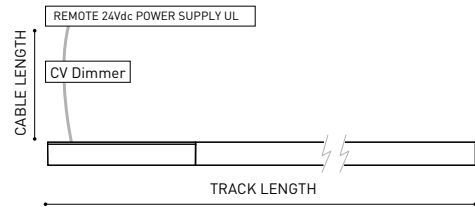

COLOUR | N ■ |

DIM OPTIONS PLEASE CONSULT

INSTALLATION GUIDE
<https://youtu.be/AqTlsTcSoGA>