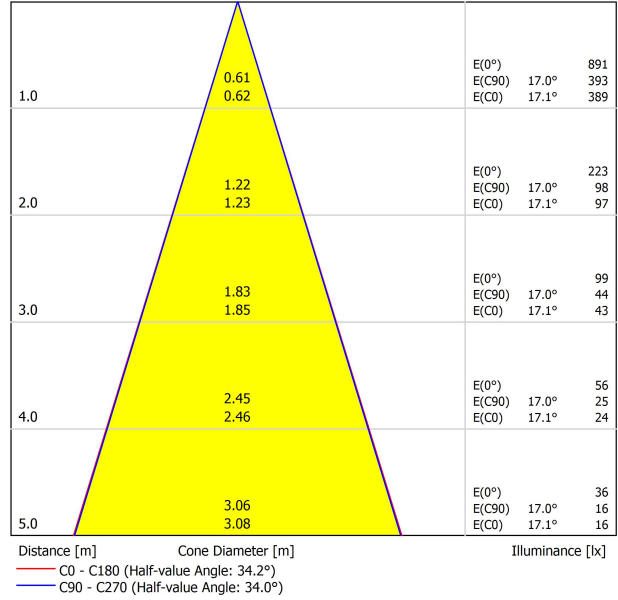

CONICAL DIAGRAM