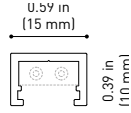

LIGHTING FIXTURE | PHOTOMETRIC DATA

Lighting efficiency	88%
Delivered luminous flux	396 Lm
Light beam angle	34°

LIGHTING FIXTURE | ELECTRICAL DATA

Driver	Included
Power values of the system	4,00 W
Dimming	No Dim

OTHER DATA

Environmental location	DRY
Track type	Minimal Track
Weight	0.12 lb 55 gr
Packaged weight	0.19 lb 85 gr
Packaging dimensions	4.41x3.5x1.02 in 112x89x26 mm
Materials	Aluminium / Polycarbonate

**US product only. Not available in Canada. Six XS 24V is a projector for the Minimal Track system that stands out for its lightness and elegance. Its body; disk looking, rounded shaped, encloses an innovative combination of reflector and lens. The combined action of both, allows Six to direct light rays with the maximum uniformity in a very small distance that, at the same time, has made possible its differential design-reduced and minimalist-.

POLAR DIAGRAM

CONICAL DIAGRAM

24V SYSTEM

MINIMAL TRACK

MINIMAL TRACK 24V Profile 2m UL U384-02-00- | N |

2m = 78.74in

MINIMAL TRACK 24V Rubber Cable n x 1m UL U384-00-01- | N |

n = Total Length of System
1m = 39.37in

24V | Max. 4A

MINIMAL TRACK 24V Corner 90° 1 Plane UL

U384-00-02- | N |

Cable Length = 1.38in (35mm)

MINIMAL TRACK 24V Corner 90° 1 Plane Rounded UL

U384-00-03- | N |

Cable Length = 1.38in (35mm)

MINIMAL TRACK 24V Corner 90° 2 Planes UL