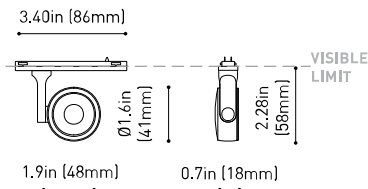

DIMENSIONS

ACCESORIES

AWARDS

reddot winner 2020
innovative product

reddot winner 2020
lighting design

Bronze Delta
ADI Awards 2020

WINNER
2020

archiproducts
DESIGN AWARDS
WINNER 2020

PRODUCT

Name	SIX XS 24V UL 34° 4000K NT
Reference	U3890032NT
Color	Textured black
Category	TRACKLIGHTS

LIGHT SOURCE

Type	LED
Gross luminous flux	450 Lm
Color temperature	4000 K
Chromatic stability	MacAdam Step 2
Color Rendering Index	CRI>90
Power	3.5 W
Current	400 mA
Efficacy	129 Lm/W
LED lifespan	L90B10>55.000h

LIGHTING FIXTURE | PHOTOMETRIC DATA

Lighting efficiency	88%
Delivered luminous flux	396 Lm
Light beam angle	34°

LIGHTING FIXTURE | ELECTRICAL DATA

Driver	Included
Power values of the system	4,00 W
Dimming	No Dim

OTHER DATA

Environmental location	DRY
Track type	Minimal Track
Weight	0.12 lb | 55 gr
Packaged weight	0.19 lb | 85 gr
Packaging dimensions	4.41x3.5x1.02 in | 112x89x26 mm
Materials	Aluminium / Polycarbonate

**US product only. Not available in Canada. Six XS 24V is a projector for the Minimal Track system that stands out for its lightness and elegance. Its body; disk looking, rounded shaped, encloses an innovative combination of reflector and lens. The combined action of both, allows Six to direct light rays with the maximum uniformity in a very small distance that, at the same time, has made possible its differential design-reduced and minimalist-.