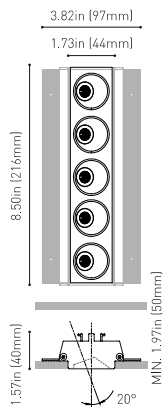

DIMENSIONS

AWARDS

| | |
|-----------|------------------------------------|
| Name | BLACK FOSTER ASYM TRI 5 UL 2700K N |
| Reference | U3734010N |
| Color | Matt black |
| Category | CEILING RECESSED |

PRODUCT

| | |
|-----------------------|--------------------------------------|
| Type | LED |
| Gross luminous flux | Depending on Mounting Accessories Lm |
| Color temperature | 2700 K |
| Chromatic stability | MacAdam Step 3 |
| Color Rendering Index | CRI>90 |
| Power | Depending on Mounting Accessories W |
| Current | Depending on Mounting Accessories mA |
| LED lifespan | L90B10>102.000h |

LIGHT SOURCE

LIGHTING FIXTURE | PHOTOMETRIC DATA

| | |
|-------------------------|------|
| Lighting efficiency | 90% |
| Delivered luminous flux | 0 Lm |
| Light beam angle | 38° |

LIGHTING FIXTURE | ELECTRICAL DATA

OTHER DATA

| | |
|------------------------|---|
| IC Rated | Yes |
| Environmental location | DAMP |
| Recess measurements | 1.97 x 8.75 50 x 222 |
| Weight | 0.91 lb 414 gr |
| Packaged weight | 1.17 lb 529 gr |
| Packaging dimensions | 11.61x6.10x2.87 in 295x155x73 mm |
| Materials | Aluminium - Acrylonitrile Butadiene Styrene - Polycarbonate |