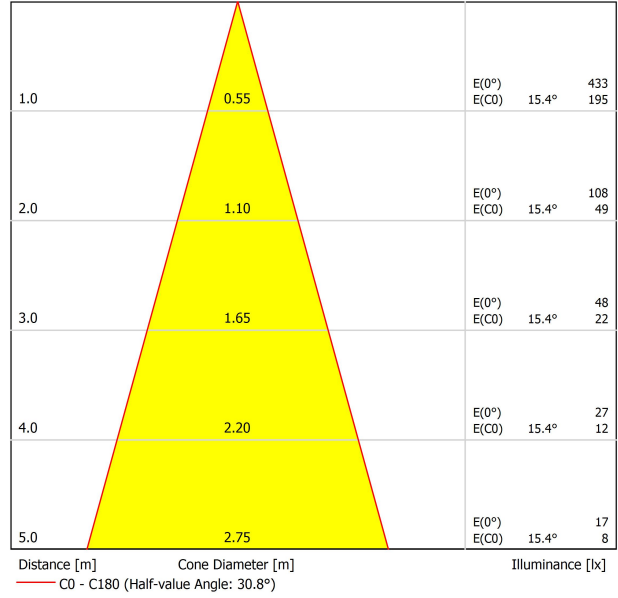

CONICAL DIAGRAM