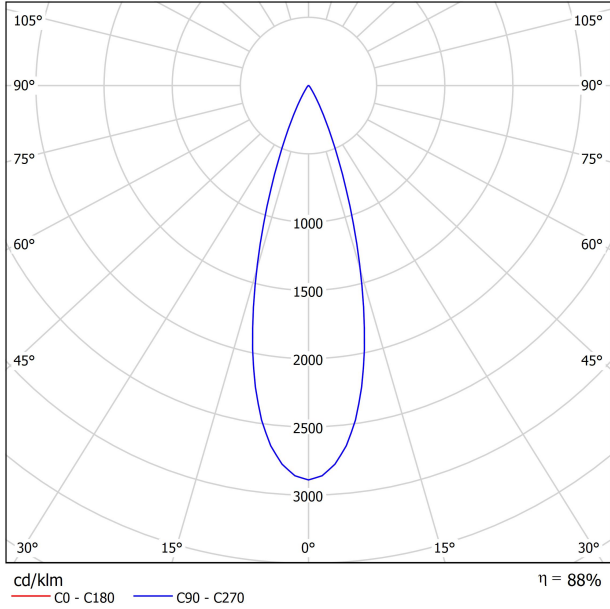

POLAR DIAGRAM