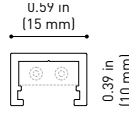

OTHER DATA

Environmental location	DRY
Track type	Minimal Track
Weight	0.10 lb 45 gr
Packaged weight	0.17 lb 75 gr
Packaging dimensions	4.41x3.54x1.02 in 112x90x26 mm
Materials	Aluminium / Polycarbonate

POLAR DIAGRAM

CONICAL DIAGRAM

24V SYSTEM

MINIMAL TRACK

MINIMAL TRACK 24V Profile 2m UL U384-02-00- | N |

2m = 78.74in

MINIMAL TRACK 24V Rubber Cable n x 1m UL U384-00-01- | N |

n = Total Length of System
1m = 39.37in

24V | Max. 4A

MINIMAL TRACK 24V Corner 90° 1 Plane UL

U384-00-02- | N |

Cable Length = 1.38in (35mm)

MINIMAL TRACK 24V Corner 90° 1 Plane Rounded UL

U384-00-03- | N |

Cable Length = 1.38in (35mm)

MINIMAL TRACK 24V Corner 90° 2 Planes UL