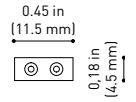

LIGHTING FIXTURE | PHOTOMETRIC DATA

Lighting efficiency	88%
Delivered luminous flux	132 Lm
Light beam angle	30°

LIGHTING FIXTURE | ELECTRICAL DATA

Driver	Included
Power values of the system	2,80 W
Dimming	Dim options

OTHER DATA

Environmental location	DRY
Track type	Minimal Track
Weight	0.10 lb 45 gr
Packaged weight	0.17 lb 75 gr
Packaging dimensions	4.41x3.54x1.02 in 112x90x26 mm
Materials	Aluminium / Polycarbonate

POLAR DIAGRAM

CONICAL DIAGRAM

24V SYSTEM

MINIMAL TRACK

MINIMAL TRACK 24V Profile 2m UL U384-02-00- | N |

2m = 78.74in

MINIMAL TRACK 24V Rubber Cable n x 1m UL U384-00-01- | N |

n = Total Length of System
1m = 39.37in

24V | Max. 4A

MINIMAL TRACK 24V Corner 90° 1 Plane UL

U384-00-02- | N |

Cable Length = 1.38in (35mm)

MINIMAL TRACK 24V Corner 90° 1 Plane Rounded UL

U384-00-03- | N |

Cable Length = 1.38in (35mm)

MINIMAL TRACK 24V Corner 90° 2 Planes UL