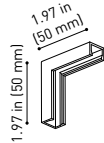

OTHER DATA

Environmental location	DRY
Track type	Minimal Track
Weight	0.10 lb 45 gr
Packaged weight	0.17 lb 75 gr
Packaging dimensions	4.41x3.54x1.02 in 112x90x26 mm
Materials	Aluminium / Polycarbonate

POLAR DIAGRAM

CONICAL DIAGRAM

24V SYSTEM

MINIMAL TRACK

MINIMAL TRACK 24V Profile 2m UL U384-02-00- | N |

2m = 78.74in

MINIMAL TRACK 24V Rubber Cable n x 1m UL U384-00-01- | N |

n = Total Length of System
1m = 39.37in

24V | Max. 4A

MINIMAL TRACK 24V Corner 90° 1 Plane UL

U384-00-02- | N |

Cable Length = 1.38in (35mm)

MINIMAL TRACK 24V Corner 90° 1 Plane Rounded UL

U384-00-03- | N |

Cable Length = 1.38in (35mm)

MINIMAL TRACK 24V Corner 90° 2 Planes UL

Cable Length = 3.94in (100mm)

MINIMAL TRACK 24V End Cap UL

U384-00-05- | N |

MINIMAL TRACK 24V Connection Box UL

U384-00-06- | N |

COLOUR | N ■ |

DIM OPTIONS PLEASE CONSULT

INSTALLATION GUIDE
<https://youtu.be/AqTlsTcSoGA>