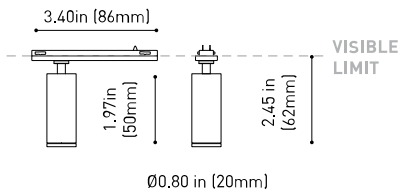

DIMENSIONS

ACCESORIES

MINIMAL TRACK OPTIONS

AWARDS

reddot winner 2020
innovative product

reddot winner 2020
lighting design

Bronze Delta
ADI Awards 2020

WINNER
2020

archiproducts
DESIGN AWARDS
WINNER 2020

PRODUCT

Name	FIT 20 24V UL MEDIUM 3000K WT
Reference	U3860021WT
Color	Textured white
Category	TRACKLIGHTS

LIGHT SOURCE

Type	LED
Gross luminous flux	150 Lm
Color temperature	3000 K
Chromatic stability	MacAdam Step 3
Color Rendering Index	CRI>90
Power	2.1 W
Current	700 mA
Efficacy	71 Lm/W
LED lifespan	L80B10 >50.000h

LIGHTING FIXTURE | PHOTOMETRIC DATA

Lighting efficiency	88%
Delivered luminous flux	132 Lm
Light beam angle	30°

LIGHTING FIXTURE | ELECTRICAL DATA

Driver	Included
Power values of the system	2,80 W
Dimming	No Dim

OTHER DATA

Environmental location	DRY
Track type	Minimal Track
Weight	0.10 lb | 45 gr
Packaged weight	0.17 lb | 75 gr
Packaging dimensions	4.41x3.54x1.02 in | 112x90x26 mm
Materials	Aluminium / Polycarbonate

**US product only. Not available in Canada. Fit 20 24V is a projector for the Minimal Track system. Cylindrical geometry and essential forms, it stands out for its minimalistic looking and its functionality as it can be orientated in any direction. The black perimeter around its mouth highlights its anti-glare vocation.