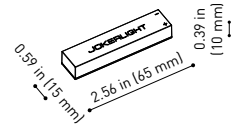

LIGHTING FIXTURE | PHOTOMETRIC DATA

Lighting efficiency	88%
Delivered luminous flux	132 Lm
Light beam angle	30°

LIGHTING FIXTURE | ELECTRICAL DATA

Driver	Included
Power values of the system	2,80 W
Dimming	Dim options

Cable Length = 3.94in (100mm)

MINIMAL TRACK 24V End Cap UL

U384-00-05- | N |

MINIMAL TRACK 24V Connection Box UL

U384-00-06- | N |

COLOUR | N ■ |

DIM OPTIONS PLEASE CONSULT

INSTALLATION GUIDE
<https://youtu.be/AqTlsTcSoGA>