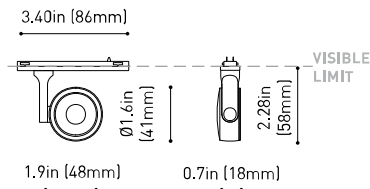

DIMENSIONS

ACCESORIES

MINIMAL TRACK OPTIONS

AWARDS

reddot winner 2020
innovative product

reddot winner 2020
lighting design

Bronze Delta
ADI Awards 2020

WINNER
2020

archiproducts
DESIGN AWARDS
WINNER 2020

PRODUCT

Name	SIX XS 24V UL 17° 4000K WT
Reference	U3890012WT
Color	Textured white
Category	TRACKLIGHTS

LIGHT SOURCE

Type	LED
Gross luminous flux	450 Lm
Color temperature	4000 K
Chromatic stability	MacAdam Step 2
Color Rendering Index	CRI>90
Power	3.5 W
Current	400 mA
Efficacy	129 Lm/W
LED lifespan	L90B10>55.000h

LIGHTING FIXTURE | PHOTOMETRIC DATA

Lighting efficiency	90%
Delivered luminous flux	405 Lm
Light beam angle	17°

LIGHTING FIXTURE | ELECTRICAL DATA

Driver	Included
Power values of the system	4,00 W
Dimming	Dim options

OTHER DATA

Environmental location	DRY
Track type	Minimal Track
Weight	0.12 lb | 55 gr
Packaged weight	0.19 lb | 85 gr
Packaging dimensions	4.41x3.5x1.02 in | 112x89x26 mm
Materials	Aluminium / Polycarbonate

**US product only. Not available in Canada. Six XS 24V is a projector for the Minimal Track system that stands out for its lightness and elegance. Its body; disk looking, rounded shaped, encloses an innovative combination of reflector and lens. The combined action of both, allows Six to direct light rays with the maximum uniformity in a very small distance that, at the same time, has made possible its differential design-reduced and minimalist-.