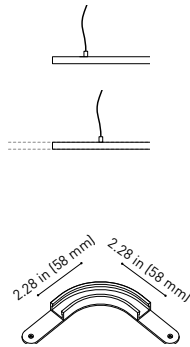

Profile 2m Initial feed kit UL

U400-02-10- | N |

Profile 2m Middle feed kit UL*

U400-02-20- | N |

* Unidirectional Middle Feed
2m = 78.74in

MINIMAL TRACK 24V Suspension Corner 90° UL

U400-00-03- | N |

Cable Length = 3.35in (85mm)

MINIMAL TRACK 24V Suspension UL

Rubber Cable n x 1m UL

U400-00-01- | N |

n = Total Length of System
1m = 39.37in

24V | Max. 4A

MINIMAL TRACK 24V Suspension Straight Joiner UL

U400-00-02- | N |

MINIMAL TRACK 24V Suspension Kit UL