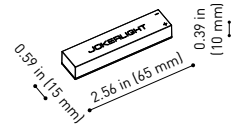

LIGHTING FIXTURE | PHOTOMETRIC DATA

Lighting efficiency	90%
Delivered luminous flux	405 Lm
Light beam angle	17°

LIGHTING FIXTURE | ELECTRICAL DATA

Driver	Included
Power values of the system	4,00 W
Dimming	Dim options

U384-00-03- | N |

Cable Length = 1.38in (35mm)

MINIMAL TRACK 24V Corner 90° 2 Planes UL

Cable Length = 3.94in (100mm)

MINIMAL TRACK 24V End Cap UL

U384-00-05- | N |

MINIMAL TRACK 24V Connection Box UL

U384-00-06- | N |