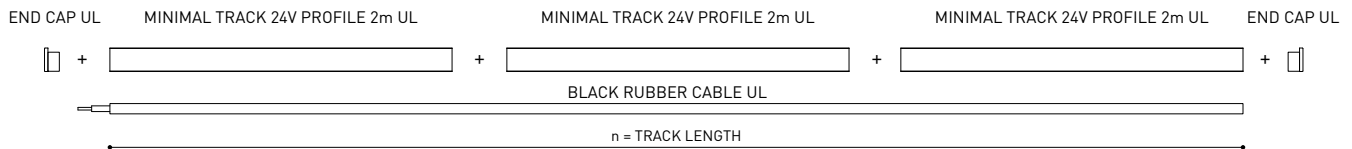

U384-00-03- | N |

Cable Length = 1.38in (35mm)

MINIMAL TRACK 24V Corner 90° 2 Planes UL

Cable Length = 3.94in (100mm)

MINIMAL TRACK 24V End Cap UL

U384-00-05- | N |

MINIMAL TRACK 24V Connection Box UL

U384-00-06- | N |