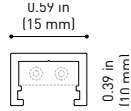

LIGHTING FIXTURE | PHOTOMETRIC DATA

Lighting efficiency	90%
Delivered luminous flux	405 Lm
Light beam angle	17°

LIGHTING FIXTURE | ELECTRICAL DATA

Driver	Included
Power values of the system	4,00 W
Dimming	Dim options

OTHER DATA

Environmental location	DRY
Track type	Minimal Track
Weight	0.12 lb 55 gr
Packaged weight	0.19 lb 85 gr
Packaging dimensions	4.41x3.5x1.02 in 112x89x26 mm
Materials	Aluminium / Polycarbonate

**US product only. Not available in Canada. Six XS 24V is a projector for the Minimal Track system that stands out for its lightness and elegance. Its body; disk looking, rounded shaped, encloses an innovative combination of reflector and lens. The combined action of both, allows Six to direct light rays with the maximum uniformity in a very small distance that, at the same time, has made possible its differential design-reduced and minimalist-.

POLAR DIAGRAM

CONICAL DIAGRAM

24V SYSTEM

MINIMAL TRACK

MINIMAL TRACK 24V Profile 2m UL

U384-02-00- | N |

2m = 78.74in

MINIMAL TRACK 24V Rubber Cable n x 1m UL

U384-00-01- | N |

n = Total Length of System
1m = 39.37in

24V | Max. 4A

MINIMAL TRACK 24V Corner 90° 1 Plane UL

U384-00-02- | N |

Cable Length = 1.38in (35mm)

MINIMAL TRACK 24V Corner 90° 1 Plane Rounded UL