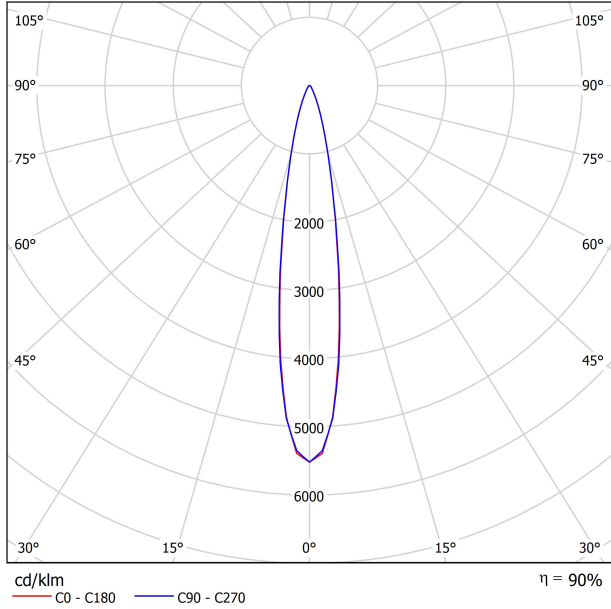

POLAR DIAGRAM