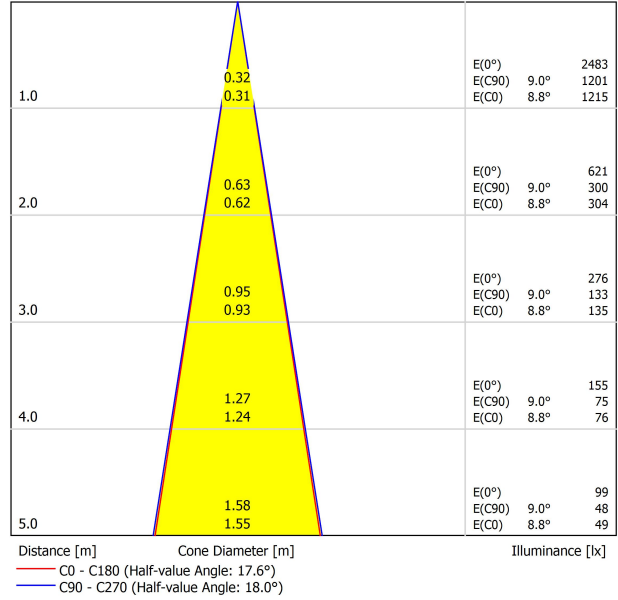

CONICAL DIAGRAM