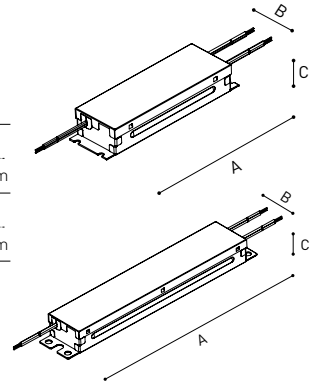

24V SYSTEM

MINIMAL TRACK SURFACE & SUSPENSION

	P	V	D (A x B x C)	
MINIMAL TRACK 24V Remote Power Supply UL	U384-00-07	100W	24V	8.16 x 2.97 x 1.30 in 207.2 x 75.4 x 33 mm

120 & 277 V | 50/60 Hz | NO DIM

	P	V	D (A x B x C)	
MINIMAL TRACK 24V Dimmable Power Supply UL*	U010-00-01	60W	24V	5.83 x 1.68 x 1 in 148.2 x 42.6 x 25.4 mm
	U010-00-02	100W	24V	9.5 x 1.57 x 1 in 241.3 x 39.9 x 25.4 mm

120 & 277 V | 50/60 Hz | 0-10 V

	P	V	D (A x B x C)	
MINIMAL TRACK 24V Constant Voltage Dimmer	U010-00-00	144W	24V	2.86 x 1.18 x 0.71 in 72.6 x 30 x 18 mm

24 V | CASAMBI

UL DROP VOLTAGE TABLE

POWER	CABLE SECTION	CABLE LENGTH			
		<16.40 ft <5 m	<32.80 ft <10 m	<65.62 ft <20 m	<98.43 ft <30 m
60 W	AWG18	98.43 ft 30 m	98.43 ft 30 m	65.62 ft 20 m	32.80 ft 10 m
	AWG16	98.43 ft 30 m	98.43 ft 30 m	98.43 ft 30 m	65.62 ft 20 m
96 W	AWG18	65.62 ft 20 m	32.80 ft 10 m	X	X
	AWG16	65.62 ft 20 m	65.62 ft 20 m	32.80 ft 10 m	X

PHASE CUT AND DMX DIM OPTIONS PLEASE CONSLT | *POWER SUPPLY REQUIRES AN ENCLOSURE FOR INSTALLATION. ENCLOSURE NOT PROVIDED