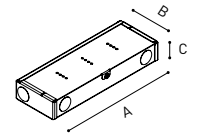

24V SYSTEM

MINIMAL TRACK SURFACE & SUSPENSION

	P	V	D (A x B x C)	
MINIMAL TRACK 24V Remote Power Supply UL	U384-00-07	100W	24V	8.16 x 2.97 x 1.30 in 207.2 x 75.4 x 33 mm

120 & 277 V | 50/60 Hz | NO DIM

	P	V	D (A x B x C)	
MINIMAL TRACK 24V Dimmable Power Supply UL*	U010-00-01	60W	24V	5.83 x 1.68 x 1 in 148.2 x 42.6 x 25.4 mm
	U010-00-02	100W	24V	9.5 x 1.57 x 1 in 241.3 x 39.9 x 25.4 mm

120 & 277 V | 50/60 Hz | 0-10 V