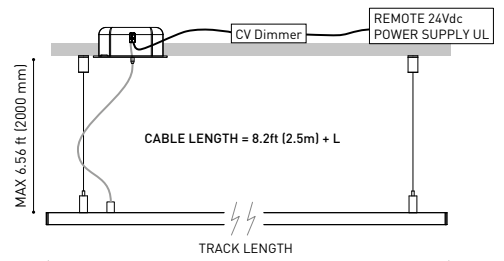

COLOUR | N ■ |

DIM OPTIONS PLEASE CONSULT