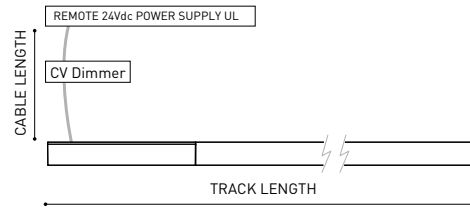

U384-00-03- | N |

Cable Length = 1.38in (35mm)

MINIMAL TRACK 24V Corner 90° 2 Planes UL

Cable Length = 3.94in (100mm)

MINIMAL TRACK 24V End Cap UL

U384-00-05- | N |

MINIMAL TRACK 24V Connection Box UL

U384-00-06- | N |