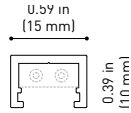

Environmental location	DRY
Track type	Minimal Track
Weight	0.17 lb 75 gr
Packaged weight	0.25 lb 115 gr
Packaging dimensions	4.45x4.37x1.26 in 113x111x32 mm
Materials	Aluminium / Polycarbonate

OTHER DATA

POLAR DIAGRAM

CONICAL DIAGRAM

24V SYSTEM

MINIMAL TRACK

MINIMAL TRACK 24V Profile 2m UL U384-02-00- | N |

2m = 78.74in

MINIMAL TRACK 24V Rubber Cable n x 1m UL U384-00-01- | N |

n = Total Length of System
1m = 39.37in

24V | Max. 4A

MINIMAL TRACK 24V Corner 90° 1 Plane UL

U384-00-02- | N |

Cable Length = 1.38in (35mm)

MINIMAL TRACK 24V Corner 90° 1 Plane Rounded UL

U384-00-03- | N |

Cable Length = 1.38in (35mm)

MINIMAL TRACK 24V Corner 90° 2 Planes UL