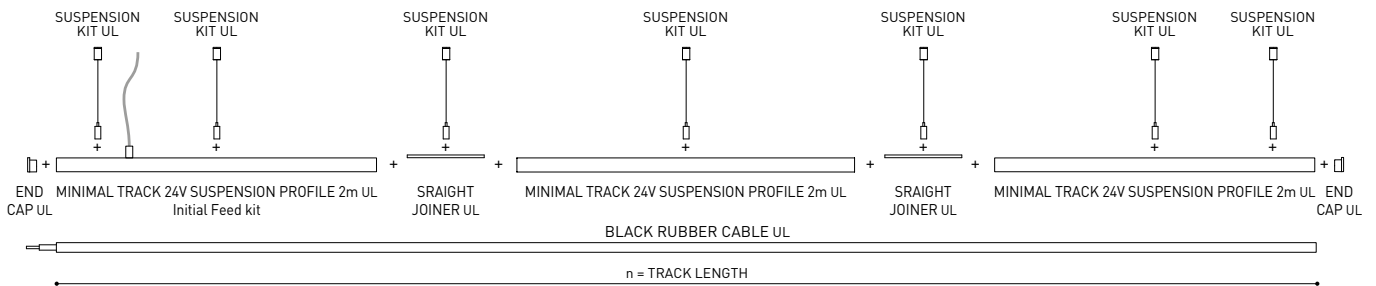

24V SYSTEM

MINIMAL TRACK SUSPENSION

MINIMAL TRACK 24V Suspension UL

Profile 2m

U384-02-00- | N |

Profile 2m Initial feed kit UL

U400-02-10- | N |

Profile 2m Middle feed kit UL*

U400-02-20- | N |

* Unidirectional Middle Feed
2m = 78.74in

MINIMAL TRACK 24V Suspension Corner 90° UL

U400-00-03- | N |

Cable Length = 3.35in (85mm)

MINIMAL TRACK 24V Suspension UL

Rubber Cable n x 1m UL

U400-00-01- | N |

n = Total Length of System
1m = 39.37in

24V | Max. 4A

MINIMAL TRACK 24V Suspension Straight Joiner UL

U400-00-02- | N |

MINIMAL TRACK 24V Suspension Kit UL

U400-02-04- | N |

MINIMAL TRACK 24V Suspension End Caps UL

U400-00-05- | N |

Two End Caps Included

COLOUR | N ■ |

DIM OPTIONS PLEASE CONSULT