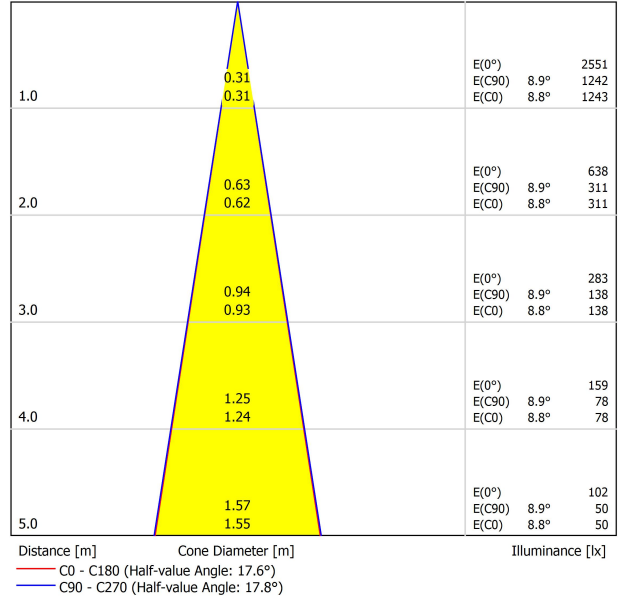

CONICAL DIAGRAM