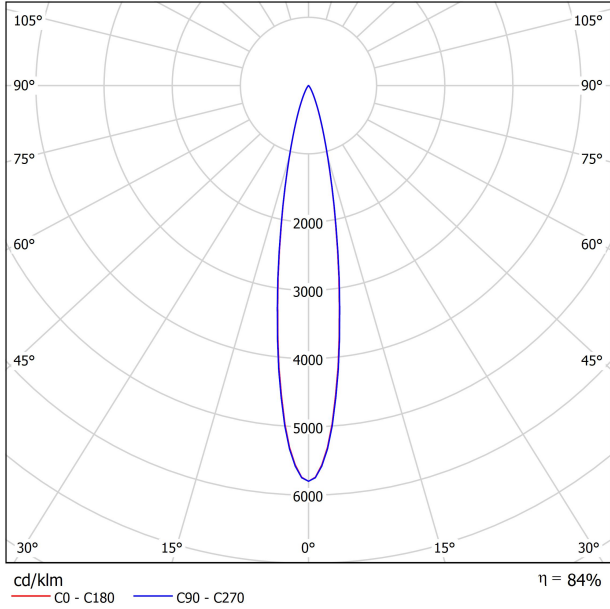

POLAR DIAGRAM