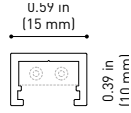

24V SYSTEM

MINIMAL TRACK SUSPENSION

MINIMAL TRACK 24V Suspension UL

Profile 2m

U384-02-00- | N |

Profile 2m Initial feed kit UL

U400-02-10- | N |

Profile 2m Middle feed kit UL*

U400-02-20- | N |

* Unidirectional Middle Feed
2m = 78.74in