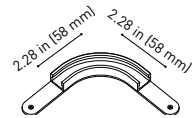

24V | Max. 4A

MINIMAL TRACK 24V Corner 90° 1 Plane UL

U384-00-02- | N |

Cable Length = 1.38in (35mm)

MINIMAL TRACK 24V Corner 90° 1 Plane Rounded UL

U384-00-03- | N |

Cable Length = 1.38in (35mm)

MINIMAL TRACK 24V Corner 90° 2 Planes UL

Cable Length = 3.94in (100mm)

MINIMAL TRACK 24V End Cap UL

U384-00-05- | N |

MINIMAL TRACK 24V Connection Box UL

U384-00-06- | N |

COLOUR | N ■ |

DIM OPTIONS PLEASE CONSULT

INSTALLATION GUIDE
<https://youtu.be/AqTIsTcSoGA>

24V SYSTEM

MINIMAL TRACK SUSPENSION

MINIMAL TRACK 24V Suspension UL

Profile 2m

U384-02-00- | N |

Profile 2m Initial feed kit UL

U400-02-10- | N |

Profile 2m Middle feed kit UL*

U400-02-20- | N |

* Unidirectional Middle Feed
2m = 78.74in

MINIMAL TRACK 24V Suspension Corner 90° UL

U400-00-03- | N |

Cable Length = 3.35in (85mm)

MINIMAL TRACK 24V Suspension UL

Rubber Cable n x 1m UL

U400-00-01- | N |