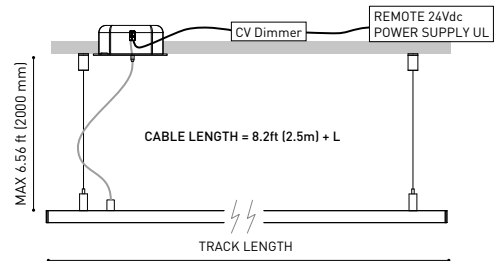

24V SYSTEM

MINIMAL TRACK SUSPENSION

MINIMAL TRACK 24V Suspension UL

Profile 2m

U384-02-00- | N |

Profile 2m Initial feed kit UL

U400-02-10- | N |

Profile 2m Middle feed kit UL*

U400-02-20- | N |

* Unidirectional Middle Feed
2m = 78.74in

MINIMAL TRACK 24V Suspension Corner 90° UL

U400-00-03- | N |

Cable Length = 3.35in (85mm)

MINIMAL TRACK 24V Suspension UL

Rubber Cable n x 1m UL

U400-00-01- | N |

n = Total Length of System
1m = 39.37in

24V | Max. 4A

MINIMAL TRACK 24V Suspension Straight Joiner UL

U400-00-02- | N |

MINIMAL TRACK 24V Suspension Kit UL

U400-02-04- | N |

MINIMAL TRACK 24V Suspension End Caps UL

U400-00-05- | N |

Two End Caps Included

COLOUR | N ■ |

DIM OPTIONS PLEASE CONSULT