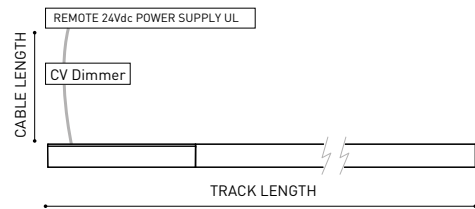

COLOUR | N ■ |

DIM OPTIONS PLEASE CONSULT

INSTALLATION GUIDE
<https://youtu.be/AqTIsTcSoGA>