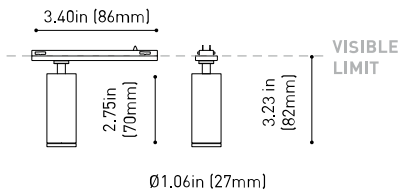

DIMENSIONS

ACCESORIES

AWARDS

reddot winner 2020
innovative product

reddot winner 2020
lighting design

Bronze Delta
ADI Awards 2020

WINNER
2020

archiproducts
DESIGN AWARDS
WINNER 2020

Name	FIT 27 24V UL SPOT 2700K WT
Reference	U3990010WT
Color	Textured white
Category	TRACKLIGHTS

PRODUCT

Type	LED
Gross luminous flux	440 Lm
Color temperature	2700 K
Chromatic stability	MacAdam Step 2
Color Rendering Index	CRI>90
Power	4.5 W
Current	400 mA
Efficacy	98 Lm/W
LED lifespan	L90B10>108.000h

LIGHT SOURCE

Lighting efficiency	84%
Delivered luminous flux	370 Lm
Light beam angle	18°

LIGHTING FIXTURE | PHOTOMETRIC DATA

Driver	Included
Power values of the system	5,00 W
Dimming	Dim options

LIGHTING FIXTURE | ELECTRICAL DATA

Environmental location	DRY
Track type	Minimal Track
Weight	0.17 lb | 75 gr
Packaged weight	0.25 lb | 115 gr
Packaging dimensions	4.45x4.37x1.26 in | 113x111x32 mm
Materials	Aluminium / Polycarbonate

OTHER DATA

**US product only. Not available in Canada. Fit 20 24V is a projector for the Minimal Track system. Cylindrical geometry and essential forms, it stands out for its minimalistic looking and its functionality as it can be orientated in any direction. The black perimeter around its mouth highlights its anti-glare vocation.