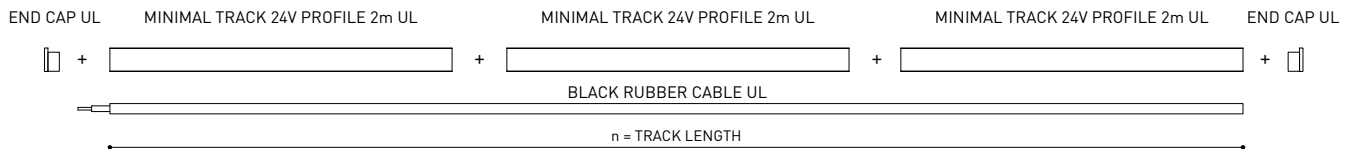

Cable Length = 3.94in (100mm)

MINIMAL TRACK 24V End Cap UL

U384-00-05- | N |

MINIMAL TRACK 24V Connection Box UL

U384-00-06- | N |

COLOUR | N ■ |

DIM OPTIONS PLEASE CONSULT

INSTALLATION GUIDE
<https://youtu.be/AqTIsTcSoGA>