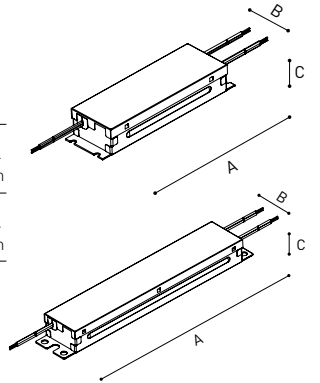

24V SYSTEM

MINIMAL TRACK SURFACE & SUSPENSION

	P	V	D (A x B x C)	
MINIMAL TRACK 24V Remote Power Supply UL	U384-00-07	100W	24V	8.16 x 2.97 x 1.30 in 207.2 x 75.4 x 33 mm

120 & 277 V | 50/60 Hz | NO DIM

	P	V	D (A x B x C)	
MINIMAL TRACK 24V Dimmable Power Supply UL*	U010-00-01	60W	24V	5.83 x 1.68 x 1 in 148.2 x 42.6 x 25.4 mm
	U010-00-02	100W	24V	9.5 x 1.57 x 1 in 241.3 x 39.9 x 25.4 mm

120 & 277 V | 50/60 Hz | 0-10 V

	P	V	D (A x B x C)	
MINIMAL TRACK 24V Constant Voltage Dimmer	U010-00-00	144W	24V	2.86 x 1.18 x 0.71 in 72.6 x 30 x 18 mm

24 V | CASAMBI

UL DROP VOLTAGE TABLE

POWER	CABLE SECTION	CABLE LENGTH			
		<16.40 ft <5 m	<32.80 ft <10 m	<65.62 ft <20 m	<98.43 ft <30 m
60 W	AWG18	98.43 ft 30 m	98.43 ft 30 m	65.62 ft 20 m	32.80 ft 10 m
	AWG16	98.43 ft 30 m	98.43 ft 30 m	98.43 ft 30 m	65.62 ft 20 m
96 W	AWG18	65.62 ft 20 m	32.80 ft 10 m	X	X
	AWG16	65.62 ft 20 m	65.62 ft 20 m	32.80 ft 10 m	X

PHASE CUT AND DMX DIM OPTIONS PLEASE CONSLT | *POWER SUPPLY REQUIRES AN ENCLOSURE FOR INSTALLATION. ENCLOSURE NOT PROVIDED