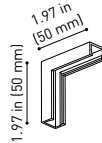

OTHER DATA

Environmental location	DRY
Track type	Minimal Track
Weight	0.10 lb 45 gr
Packaged weight	0.17 lb 75 gr
Packaging dimensions	4.41x3.54x1.02 in 112x90x26 mm
Materials	Aluminium / Polycarbonate

POLAR DIAGRAM

CONICAL DIAGRAM

24V SYSTEM

MINIMAL TRACK

MINIMAL TRACK 24V Profile 2m UL U384-02-00- | N |

2m = 78.74in

MINIMAL TRACK 24V Rubber Cable n x 1m UL U384-00-01- | N |

n = Total Length of System
1m = 39.37in

24V | Max. 4A

MINIMAL TRACK 24V Corner 90° 1 Plane UL

U384-00-02- | N |

Cable Length = 1.38in (35mm)

MINIMAL TRACK 24V Corner 90° 1 Plane Rounded UL

U384-00-03- | N |

Cable Length = 1.38in (35mm)

MINIMAL TRACK 24V Corner 90° 2 Planes UL

Cable Length = 3.94in (100mm)

MINIMAL TRACK 24V End Cap UL

U384-00-05- | N |

MINIMAL TRACK 24V Connection Box UL

U384-00-06- | N |

COLOUR | N ■ |

DIM OPTIONS PLEASE CONSULT

INSTALLATION GUIDE
<https://youtu.be/AqTIsTcSoGA>