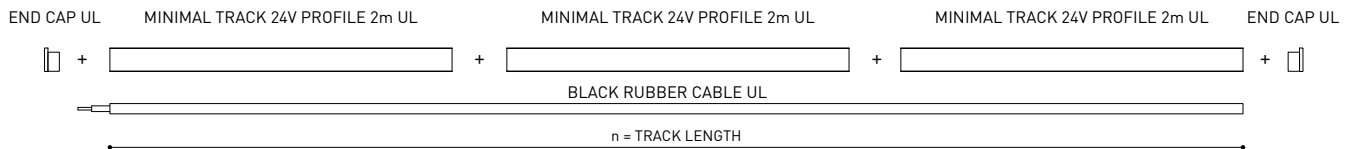

Cable Length = 3.94in (100mm)

MINIMAL TRACK 24V End Cap UL

U384-00-05- | N |

MINIMAL TRACK 24V Connection Box UL

U384-00-06- | N |

COLOUR | N ■ |

DIM OPTIONS PLEASE CONSULT

INSTALLATION GUIDE
<https://youtu.be/AqTIsTcSoGA>