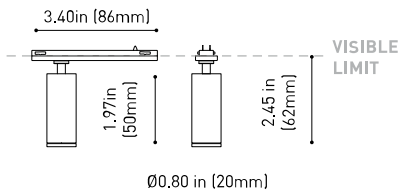

DIMENSIONS

ACCESORIES

MINIMAL TRACK OPTIONS

AWARDS

reddot winner 2020
innovative product

reddot winner 2020
lighting design

Bronze Delta
ADI Awards 2020

WINNER
2020

archiproducts
DESIGN AWARDS
WINNER 2020

PRODUCT

Name	FIT 20 24V UL SPOT 2700K WT
Reference	U3860010WT
Color	Textured white
Category	TRACKLIGHTS

LIGHT SOURCE

Type	LED
Gross luminous flux	127 Lm
Color temperature	2700 K
Chromatic stability	MacAdam Step 3
Color Rendering Index	CRI>90
Power	2.1 W
Current	700 mA
Efficacy	60 Lm/W
LED lifespan	L80B10 >50.000h

LIGHTING FIXTURE | PHOTOMETRIC DATA

Lighting efficiency	87%
Delivered luminous flux	110 Lm
Light beam angle	12°

LIGHTING FIXTURE | ELECTRICAL DATA

Driver	Included
Power values of the system	2,80 W
Dimming	Dim options

OTHER DATA

Environmental location	DRY
Track type	Minimal Track
Weight	0.10 lb | 45 gr
Packaged weight	0.17 lb | 75 gr
Packaging dimensions	4.41x3.54x1.02 in | 112x90x26 mm
Materials	Aluminium / Polycarbonate

**US product only. Not available in Canada. Fit 20 24V is a projector for the Minimal Track system. Cylindrical geometry and essential forms, it stands out for its minimalistic looking and its functionality as it can be orientated in any direction. The black perimeter around its mouth highlights its anti-glare vocation.