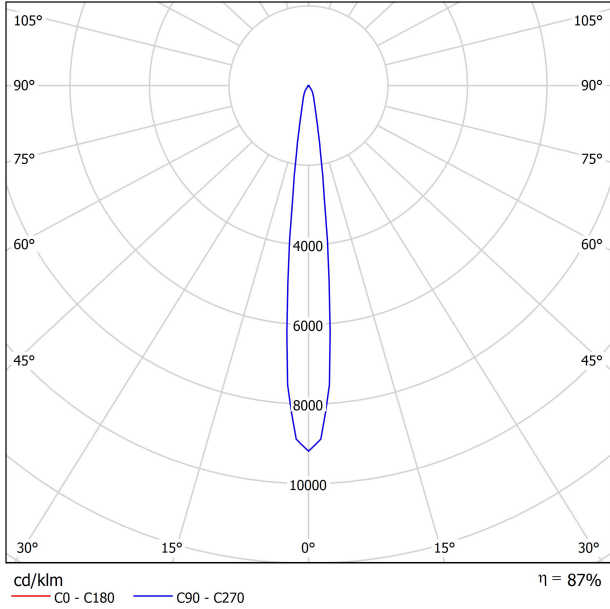

POLAR DIAGRAM