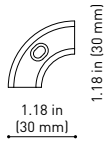

LIGHTING FIXTURE | PHOTOMETRIC DATA

Lighting efficiency	87%
Delivered luminous flux	110 Lm
Light beam angle	12°

LIGHTING FIXTURE | ELECTRICAL DATA

Driver	Included
Power values of the system	2,80 W
Dimming	Dim options

POLAR DIAGRAM

CONICAL DIAGRAM

24V SYSTEM

MINIMAL TRACK

MINIMAL TRACK 24V Profile 2m UL U384-02-00- | N |

2m = 78.74in

MINIMAL TRACK 24V Rubber Cable n x 1m UL U384-00-01- | N |

n = Total Length of System
1m = 39.37in

24V | Max. 4A

MINIMAL TRACK 24V Corner 90° 1 Plane UL

U384-00-02- | N |

Cable Length = 1.38in (35mm)

MINIMAL TRACK 24V Corner 90° 1 Plane Rounded UL

U384-00-03- | N |

Cable Length = 1.38in (35mm)

MINIMAL TRACK 24V Corner 90° 2 Planes UL

Cable Length = 3.94in (100mm)

MINIMAL TRACK 24V End Cap UL

U384-00-05- | N |

MINIMAL TRACK 24V Connection Box UL

U384-00-06- | N |

COLOUR | N ■ |

DIM OPTIONS PLEASE CONSULT

INSTALLATION GUIDE
<https://youtu.be/AqTIsTcSoGA>