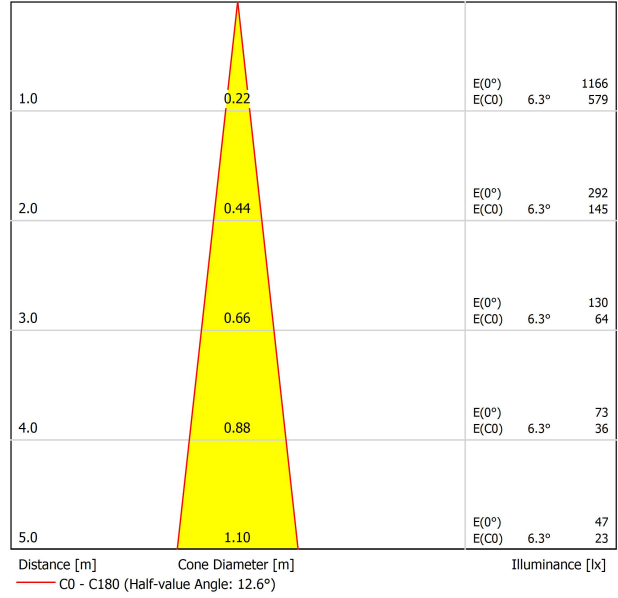

CONICAL DIAGRAM