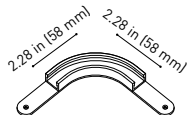

24V | Max. 4A

MINIMAL TRACK 24V Corner 90° 1 Plane UL

U384-00-02- | N |

Cable Length = 1.38in (35mm)

MINIMAL TRACK 24V Corner 90° 1 Plane Rounded UL

U384-00-03- | N |

Cable Length = 1.38in (35mm)

MINIMAL TRACK 24V Corner 90° 2 Planes UL

Cable Length = 3.94in (100mm)

MINIMAL TRACK 24V End Cap UL

U384-00-05- | N |

MINIMAL TRACK 24V Connection Box UL

U384-00-06- | N |

COLOUR | N ■ |

DIM OPTIONS PLEASE CONSULT

INSTALLATION GUIDE
<https://youtu.be/AqTIsTcSoGA>

24V SYSTEM

MINIMAL TRACK SUSPENSION

MINIMAL TRACK 24V Suspension UL

Profile 2m

U384-02-00- | N |

Profile 2m Initial feed kit UL

U400-02-10- | N |

Profile 2m Middle feed kit UL*

U400-02-20- | N |

* Unidirectional Middle Feed
2m = 78.74in

MINIMAL TRACK 24V Suspension Corner 90° UL

U400-00-03- | N |

Cable Length = 3.35in (85mm)

MINIMAL TRACK 24V Suspension UL

Rubber Cable n x 1m UL

U400-00-01- | N |